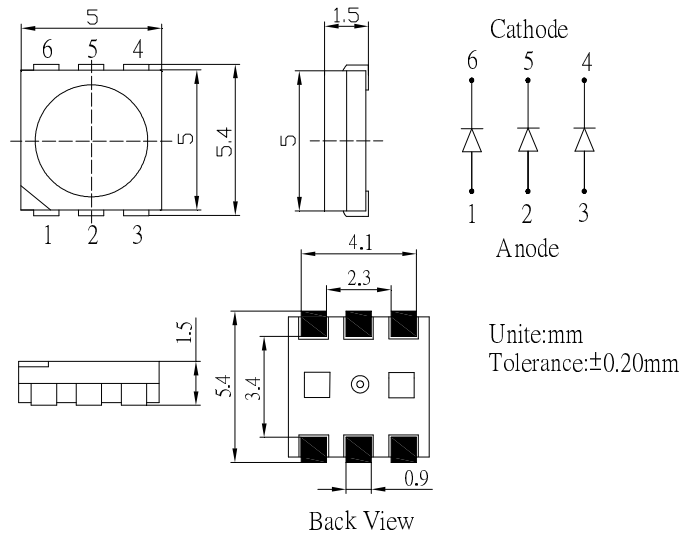

■ Features

- High Luminous PLCC6 Top SMD LEDs
- 5.0x5.0x1.5mm Standard Directivity
- Long lifetime Operation
- Superior Weather-resistance
- Green Diffused Type

■ Applications

- Backlighting (switches, keys, displays, illuminated advertising etc.)
- Substitution of Micro Incandescent Lamps
- Reading Lamps / Emergency Lighting
- Marker lights (e.g. steps, exit ways, etc.)
- Other Lighting

■ Outline Dimension

■ Absolute Maximum Rating

(Ta=25°C)

Item	Symbol	Value	Unit
DC Forward Current	I_F	80	mA
Pulse Forward Current*	I_{FP}	120	mA
Reverse Voltage	V_R	5	V
Power Dissipation	P_D	288	mW
Operating Temperature	T_{opr}	-30 ~ +85	°C
Storage Temperature	T_{stg}	-40 ~ +100	°C
Lead Soldering Temperature	T_{sol}	260°C/5sec	-

*Pulse width Max.10ms Duty ratio max 1/10

■ Directivity

■ Electrical -Optical Characteristics

(Ta=25°C)

Item	Symbol	Condition	Min.	Typ.	Max.	Unit
DC Forward Voltage	V_F	$I_F=60mA$	2.8	3.2	3.6	V
DC Reverse Current	I_R	$V_R=5V$	-	-	30	μA
Luminous Flux	Φ_v	$I_F=60mA$	25	27.5	-	lm
Chromaticity Coordinate*	x	$I_F=60mA$	-	0.32	-	
	y	$I_F=60mA$	-	0.53	-	
50% Power Angle	$2\theta_{1/2}$	$I_F=60mA$	-	120	-	deg