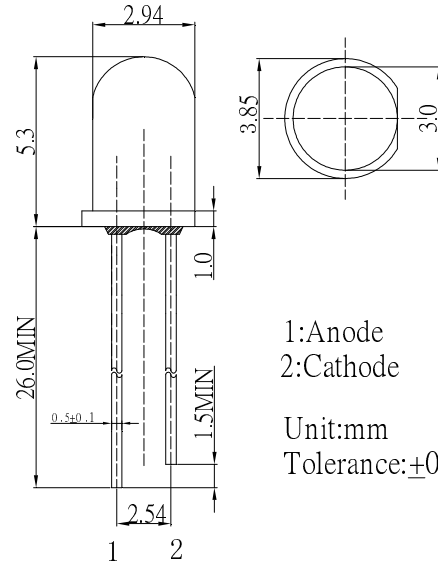

*Pulse width Max.10ms Duty ratio max 1/10

■Electrical -Optical Characteristics

(Ta=25°C)

Item	Symbol	Condition	Min.	Typ.	Max.	Unit
DC Forward Voltage	V _F	I _F =20mA	2.8	3.1	3.6	V
DC Reverse Current	I _R	V _R =5V	-	-	10	μA
Luminous Flux	Φ _v	I _F =20mA	3.5	4.1	-	lm
Chromaticity Coordinates*	x	I _F =20mA	-	0.356	-	
	y	I _F =20mA	-	0.208	-	
50% Power Angle	2θ _{1/2}	I _F =20mA	-	30	-	deg

*1 Luminous Flux Measurement allowance is ±15%

*2 Chromaticity Coordinates Measurement allowance is ±10%

■Outline Dimension

1:Anode
2:Cathode

Unit:mm
Tolerance:±0.3mm

■Directivity

X-ON Electronics

Largest Supplier of Electrical and Electronic Components