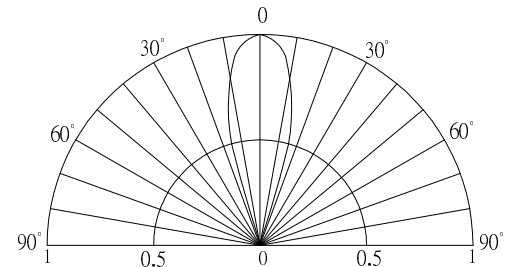

*Pulse width Max.10ms Duty ratio max 1/10

■Electrical -Optical Characteristics

(Ta=25°C)

Item	Symbol	Condition	Min.	Typ.	Max.	Unit
DC Forward Voltage	V _F	I _F =20mA	2.8	3.1	3.6	V
DC Reverse Current	I _R	V _R =5V	-	-	10	μA
Luminous Flux	Φ _v	I _F =20mA	3.5	4.1	-	lm
Chromaticity Coordinates*	x	I _F =20mA	-	0.356	-	
	y	I _F =20mA	-	0.208	-	
50% Power Angle	2θ _{1/2}	I _F =20mA	-	30	-	deg

*1 Luminous Flux Measurement allowance is ±15%

*2 Chromaticity Coordinates Measurement allowance is ±10%

■Outline Dimension

1:Anode
2:Cathode

Unit:mm
Tolerance:±0.3mm

■Directivity

X-ON Electronics

Largest Supplier of Electrical and Electronic Components