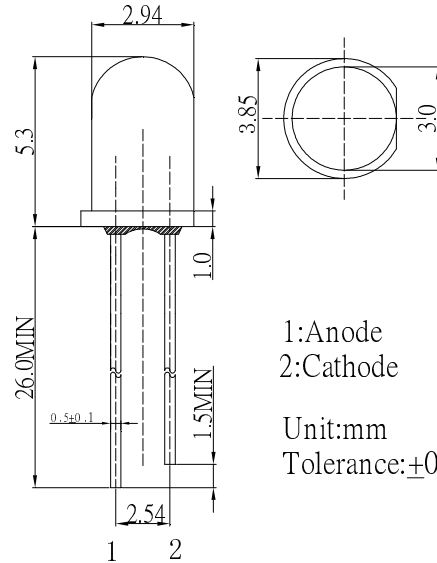

*Pulse width Max.10ms Duty ratio max 1/10

■Electrical -Optical Characteristics

(Ta=25°C)

Item	Symbol	Condition	Min.	Typ.	Max.	Unit
DC Forward Voltage	V _F	I _F =20mA	2.8	3.1	3.6	V
DC Reverse Current	I _R	V _R =5V	-	-	10	μA
Luminous Flux	Φ _v	I _F =20mA	1.5	1.8	-	lm
Chromaticity Coordinates*	x	I _F =20mA	-	0.590	-	
	y	I _F =20mA	-	0.315	-	
50% Power Angle	2θ _{1/2}	I _F =20mA	-	30	-	deg

*1 Luminous Flux Measurement allowance is ±15%

*2 Chromaticity Coordinates Measurement allowance is ±10%

■Outline Dimension

1:Anode
2:Cathode

Unit:mm
Tolerance:±0.3mm

■Directivity

X-ON Electronics

Largest Supplier of Electrical and Electronic Components