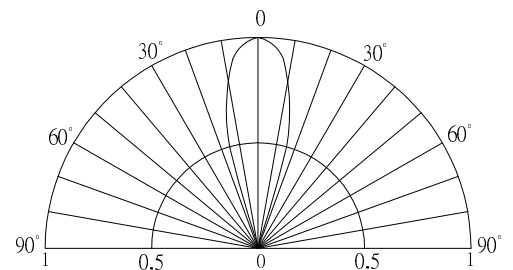

*Pulse width Max.10ms Duty ratio max 1/10

■Electrical -Optical Characteristics

(Ta=25°C)

Item	Symbol	Condition	Min.	Typ.	Max.	Unit
DC Forward Voltage	V _F	I _F =20mA	2.8	3.1	3.6	V
DC Reverse Current	I _R	V _R =5V	-	-	10	μA
Luminous Flux	Φ _v	I _F =20mA	1.5	1.8	-	lm
Chromaticity Coordinates*	x	I _F =20mA	-	0.590	-	
	y	I _F =20mA	-	0.315	-	
50% Power Angle	2θ _{1/2}	I _F =20mA	-	30	-	deg

*1 Luminous Flux Measurement allowance is ±15%

*2 Chromaticity Coordinates Measurement allowance is ±10%

■Outline Dimension

1:Anode
2:Cathode

Unit:mm
Tolerance:±0.3mm

■Directivity

X-ON Electronics

Largest Supplier of Electrical and Electronic Components