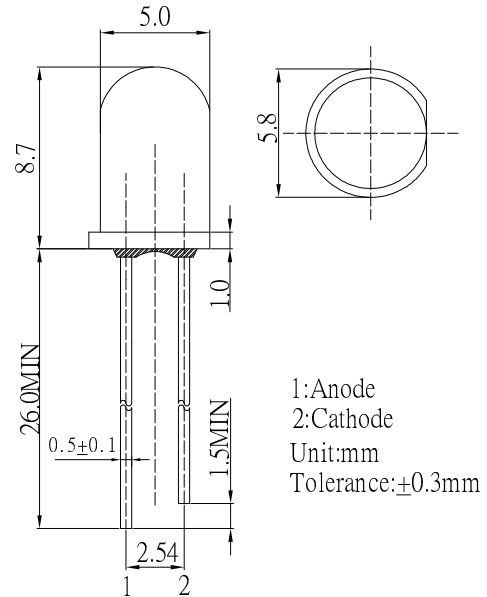

*Pulse width Max.10ms Duty ratio max 1/10

■Electrical -Optical Characteristics

(Ta=25°C)

Item	Symbol	Condition	Min.	Typ.	Max.	Unit
DC Forward Voltage	V _F	I _F =20mA	2.8	3.1	3.6	V
DC Reverse Current	I _R	V _R =5V	-	-	10	μA
Luminous Flux	Φ _v	I _F =20mA	1.5	1.8	-	lm
Chromaticity Coordinates*	x	I _F =20mA	-	0.590	-	
	y	I _F =20mA	-	0.315	-	
50% Power Angle	2θ _{1/2}	I _F =20mA	-	15	-	deg

*1 Luminous Flux Measurement allowance is ±15%

*2 Chromaticity Coordinates Measurement allowance is ±10%

■Outline Dimension

■Directivity

X-ON Electronics

Largest Supplier of Electrical and Electronic Components