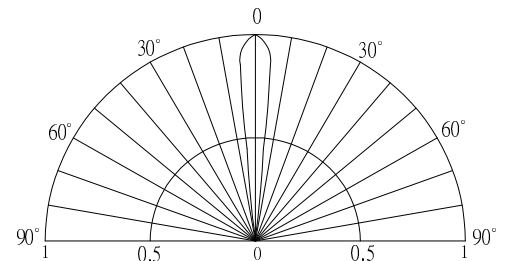

*Pulse width Max.10ms Duty ratio max 1/10

■Electrical -Optical Characteristics

(Ta=25°C)

Item	Symbol	Condition	Min.	Typ.	Max.	Unit
DC Forward Voltage	V _F	I _F =20mA	2.8	3.1	3.6	V
DC Reverse Current	I _R	V _R =5V	-	-	10	μA
Luminous Flux	Φ _v	I _F =20mA	1.5	1.8	-	lm
Chromaticity Coordinates*	x	I _F =20mA	-	0.590	-	
	y	I _F =20mA	-	0.315	-	
50% Power Angle	2θ _{1/2}	I _F =20mA	-	15	-	deg

*1 Luminous Flux Measurement allowance is ±15%

*2 Chromaticity Coordinates Measurement allowance is ±10%

■Outline Dimension

■Directivity

X-ON Electronics

Largest Supplier of Electrical and Electronic Components