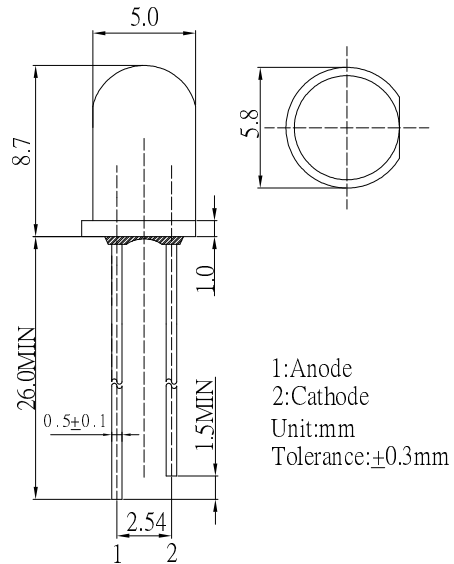

■ **Outline Dimension**

■ **Absolute Maximum Rating**

(Ta=25°C)

Item	Symbol	Value	Unit
DC Forward Current	I _F	30	mA
Pulse Forward Current*	I _{FP}	100	mA
Reverse Voltage	V _R	5	V
Power Dissipation	P _D	108	mW
Operating Temperature	Topr	-30 ~ +85	°C
Storage Temperature	Tstg	-40 ~ +100	°C
Lead Soldering Temperature	Tsol	260°C/5sec	-

■ **Directivity**

*Pulse width Max.10ms Duty ratio max 1/10

■ **Electrical -Optical Characteristics**

(Ta=25°C)

Item	Symbol	Condition	Min.	Typ.	Max.	Unit
DC Forward Voltage	V _F	I _F =20mA	2.8	3.1	3.6	V
DC Reverse Current	I _R	V _R =5V	-	-	10	μA
Luminous Flux	Φ _v	I _F =20mA	5.0	5.4	-	lm
Chromaticity Coordinates*	x	I _F =20mA	-	0.29	-	
	y	I _F =20mA	-	0.23	-	
50% Power Angle	2θ _{1/2}	I _F =20mA	-	15	-	deg

*1 Luminous Flux Measurement allowance is ±15%

*2 Chromaticity Coordinates Measurement allowance is ±10%

X-ON Electronics

Largest Supplier of Electrical and Electronic Components

Click to view similar products for [Standard LEDs - Through Hole category:](#)