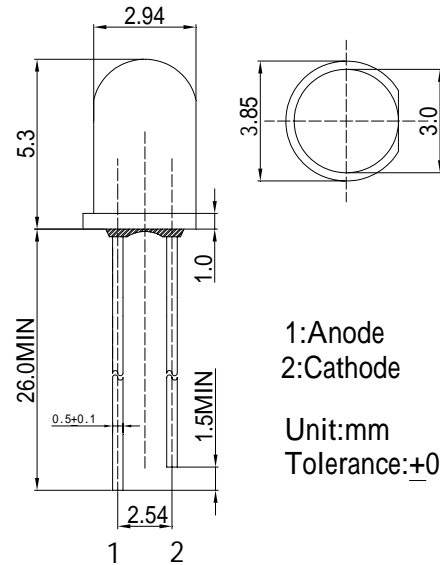

■Absolute Maximum Rating

(Ta=25)

Item	Symbol	Value	Unit
DC Forward Current	I _F	30	mA
Pulse Forward Current*	I _{FP}	100	mA
Reverse Voltage	V _R	5	V
Power Dissipation	P _D	108	mW
Operating Temperature	T _{opr}	-30 ~ +85	
Storage Temperature	T _{stg}	-40 ~ +100	
Lead Soldering Temperature	T _{sol}	260 /5sec	-

*Pulse width Max.10ms Duty ratio max 1/10

■Outline Dimension

1:Anode
2:Cathode

Unit:mm
Tolerance:±0.3mm

■Directivity

Electrical -Optical Characteristics

(Ta=25)

Item	Symbol	Condition	Min.	Typ.	Max.	Unit
DC Forward Voltage	V _F	I _F =20mA	2.8	3.1	3.6	V
DC Reverse Current	I _R	V _R =5V	-	-	10	μA
Luminous Flux	v	I _F =20mA	4.5	4.9	-	lm
Chromaticity Coordinates*	x	I _F =20mA	-	0.386	-	
	y	I _F =20mA	-	0.275	-	
50% Power Angle	2θ _{1/2}	I _F =20mA	-	30	-	deg

*1 Luminous Flux Measurement allowance is ± 15%

*2 Chromaticity Coordinates Measurement allowance is ± 10%

X-ON Electronics

Largest Supplier of Electrical and Electronic Components

Click to view similar products for [Standard LEDs - Through Hole category:](#)