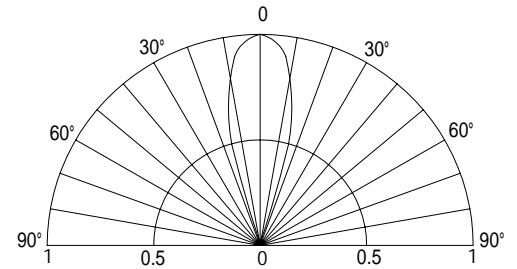

*Pulse width Max.10ms Duty ratio max 1/10

■Outline Dimension

1:Anode
2:Cathode

Unit:mm
Tolerance:±0.3mm

■Directivity

Electrical -Optical Characteristics

(Ta=25)

Item	Symbol	Condition	Min.	Typ.	Max.	Unit
DC Forward Voltage	V _F	I _F =20mA	2.8	3.1	3.6	V
DC Reverse Current	I _R	V _R =5V	-	-	10	μA
Luminous Flux	v	I _F =20mA	4.5	4.9	-	lm
Chromaticity Coordinates*	x	I _F =20mA	-	0.386	-	
	y	I _F =20mA	-	0.275	-	
50% Power Angle	2θ _{1/2}	I _F =20mA	-	30	-	deg

*1 Luminous Flux Measurement allowance is ± 15%

*2 Chromaticity Coordinates Measurement allowance is ± 10%

X-ON Electronics

Largest Supplier of Electrical and Electronic Components

Click to view similar products for [Standard LEDs - Through Hole category:](#)