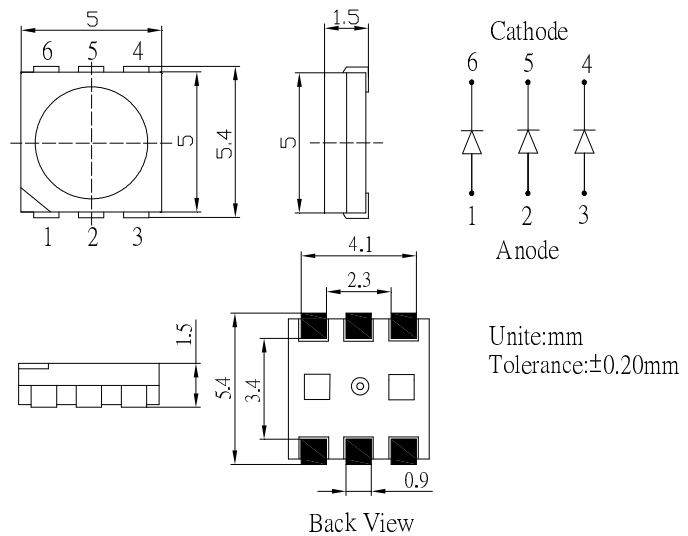

### ■ Features

- High Luminous PLCC6 Top SMD LEDs
- 5.0x5.0x1.5mm Standard Directivity
- Long lifetime Operation
- Superior Weather-resistance
- Yellow Diffused Type

### ■ Outline Dimension

\*Pulse width Max.10ms Duty ratio max 1/10