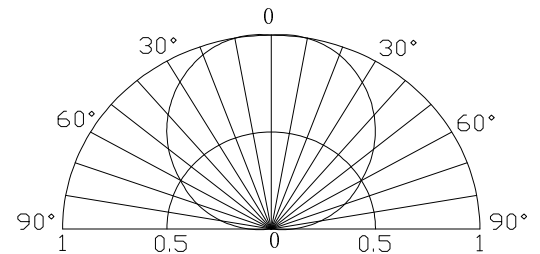

■ Directivity

■ Electrical -Optical Characteristics

(Ta=25°C)

Item	Symbol	Condition	Min.	Typ.	Max.	Unit
DC Forward Voltage	V_F	$I_F=60mA$	2.8	3.2	3.6	V
DC Reverse Current	I_R	$V_R=5V$	-	-	30	μA
Luminous Flux	Φ_v	$I_F=60mA$	13.5	15	-	lm
Chromaticity Coordinate*	x	$I_F=60mA$	-	0.386	-	
	y	$I_F=60mA$	-	0.275	-	
50% Power Angle	$2\theta_{1/2}$	$I_F=60mA$	-	120	-	deg

*1 Luminous Intensity Measurement allowance is $\pm 15\%$

*2 Chromaticity Coordinates Measurement allowance is $\pm 10\%$