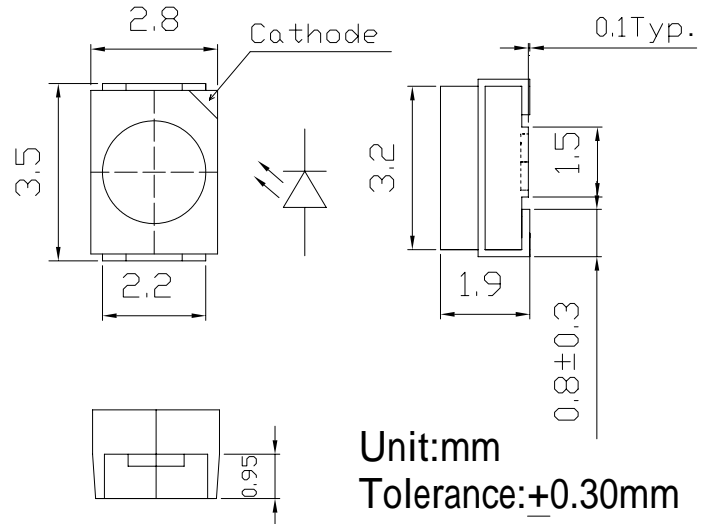

■Features

- High Luminous PLCC2 Top SMD LEDs
- 3.5x2.8x1.9mm Standard Directivity
- Long Lifetime Operation
- Superior Weather-resistance
- Red Diffused Type

■Applications

- Backlighting (switches, keys, displays, illuminated advertising etc.)
- Substitution of Micro Incandescent Lamps
- Reading Lamps / Emergency Lighting
- Marker lights (e.g. steps, exit ways, etc.)
- Other Lighting

■Outline Dimension

■Absolute Maximum Rating

(Ta=25)

Item	Symbol	Value	Unit
DC Forward Current	I _F	30	mA
Pulse Forward Current*	I _{FP}	100	mA
Reverse Voltage	V _R	5	V
Power Dissipation	P _D	108	mW
Operating Temperature	T _{opr}	-30 ~ +85	
Storage Temperature	T _{stg}	-40 ~ +100	
Lead Soldering Temperature	T _{sol}	260 /5sec	-

*Pulse width Max.10ms Duty ratio max 1/10

■Directivity

Electrical -Optical Characteristics

(Ta=25)

Item	Symbol	Condition	Min.	Typ.	Max.	Unit
DC Forward Voltage	V _F	I _F =20mA	2.8	3.1	3.6	V
DC Reverse Current	I _R	V _R =5V	-	-	10	μA
Luminous Flux	v	I _F =20mA	4.2	4.7	-	lm
Chromaticity Coordinates*	x	I _F =20mA	-	0.44	-	
	y	I _F =20mA	-	0.30	-	
50% Power Angle	2θ _{1/2}	I _F =20mA	-	120	-	deg