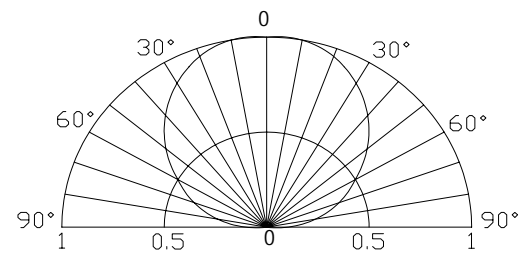

■Outline Dimension

■Absolute Maximum Rating

(Ta=25)

Item	Symbol	Value	Unit
DC Forward Current	I _F	30	mA
Pulse Forward Current*	I _{FP}	100	mA
Reverse Voltage	V _R	5	V
Power Dissipation	P _D	108	mW
Operating Temperature	T _{opr}	-30 ~ +85	
Storage Temperature	T _{stg}	-40 ~ +100	
Lead Soldering Temperature	T _{sol}	260 /5sec	-

*Pulse width Max.10ms Duty ratio max 1/10

■Directivity

Electrical -Optical Characteristics

(Ta=25)

Item	Symbol	Condition	Min.	Typ.	Max.	Unit
DC Forward Voltage	V _F	I _F =20mA	2.8	3.1	3.6	V
DC Reverse Current	I _R	V _R =5V	-	-	10	μA
Luminous Flux	v	I _F =20mA	4.2	4.7	-	lm
Chromaticity Coordinates*	x	I _F =20mA	-	0.44	-	
	y	I _F =20mA	-	0.30	-	
50% Power Angle	2θ _{1/2}	I _F =20mA	-	120	-	deg