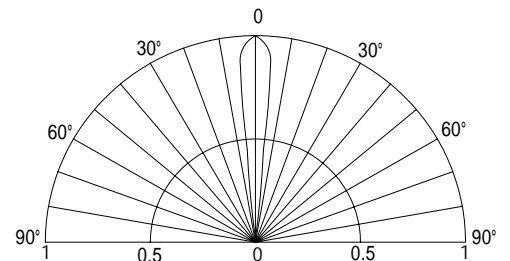

\*Pulse width Max.10ms Duty ratio max 1/10

**■Outline Dimension**

**■Directivity**

**Electrical -Optical Characteristics**

(Ta=25 )

Item	Symbol	Condition	Min.	Typ.	Max.	Unit
DC Forward Voltage	V <sub>F</sub>	I <sub>F</sub> =20mA	2.8	3.1	3.6	V
DC Reverse Current	I <sub>R</sub>	V <sub>R</sub> =5V	-	-	10	μA
Luminous Flux	v	I <sub>F</sub> =20mA	4.0	4.4	-	lm
Chromaticity Coordinates*	x	I <sub>F</sub> =20mA	-	0.55	-	
	y	I <sub>F</sub> =20mA	-	0.36	-	
50% Power Angle	2θ <sub>1/2</sub>	I <sub>F</sub> =20mA	-	15	-	deg

\*1 Luminous Flux Measurement allowance is ± 15%

\*2 Chromaticity Coordinates Measurement allowance is ± 10%