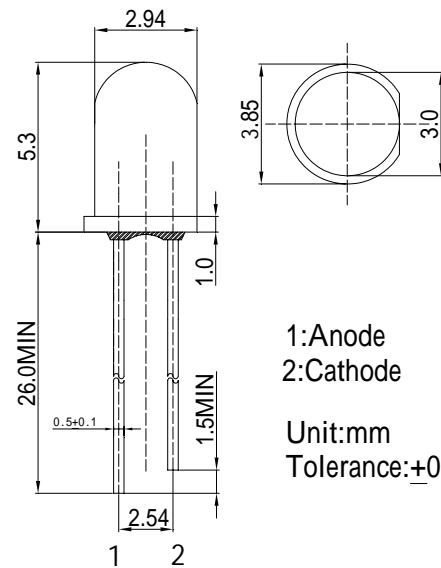

■Absolute Maximum Rating

(Ta=25)

Item	Symbol	Value	Unit
DC Forward Current	I _F	30	mA
Pulse Forward Current*	I _{FP}	100	mA
Reverse Voltage	V _R	5	V
Power Dissipation	P _D	108	mW
Operating Temperature	T _{opr}	-30 ~ +85	
Storage Temperature	T _{stg}	-40 ~ +100	
Lead Soldering Temperature	T _{sol}	260 /5sec	-

*Pulse width Max.10ms Duty ratio max 1/10

■Outline Dimension

1:Anode
2:Cathode

Unit:mm
Tolerance:±0.3mm

■Directivity

Electrical -Optical Characteristics

(Ta=25)

Item	Symbol	Condition	Min.	Typ.	Max.	Unit
DC Forward Voltage	V _F	I _F =20mA	2.8	3.1	3.6	V
DC Reverse Current	I _R	V _R =5V	-	-	10	μA
Luminous Flux	v	I _F =20mA	5.5	6.1	-	lm
Chromaticity Coordinates*	x	I _F =20mA	-	0.41	-	
	y	I _F =20mA	-	0.35	-	
50% Power Angle	2θ _{1/2}	I _F =20mA	-	30	-	deg

*1 Luminous Flux Measurement allowance is ± 15%

*2 Chromaticity Coordinates Measurement allowance is ± 10%

X-ON Electronics

Largest Supplier of Electrical and Electronic Components

Click to view similar products for [Standard LEDs - Through Hole category:](#)