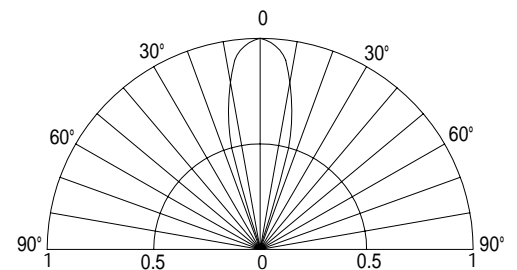

*Pulse width Max.10ms Duty ratio max 1/10

■Outline Dimension

1:Anode
2:Cathode

Unit:mm
Tolerance:±0.3mm

■Directivity

Electrical -Optical Characteristics

(Ta=25)

Item	Symbol	Condition	Min.	Typ.	Max.	Unit
DC Forward Voltage	V _F	I _F =20mA	2.8	3.1	3.6	V
DC Reverse Current	I _R	V _R =5V	-	-	10	μA
Luminous Flux	v	I _F =20mA	5.5	6.1	-	lm
Chromaticity Coordinates*	x	I _F =20mA	-	0.41	-	
	y	I _F =20mA	-	0.35	-	
50% Power Angle	2θ _{1/2}	I _F =20mA	-	30	-	deg

*1 Luminous Flux Measurement allowance is ± 15%

*2 Chromaticity Coordinates Measurement allowance is ± 10%

X-ON Electronics

Largest Supplier of Electrical and Electronic Components

Click to view similar products for [Standard LEDs - Through Hole category:](#)