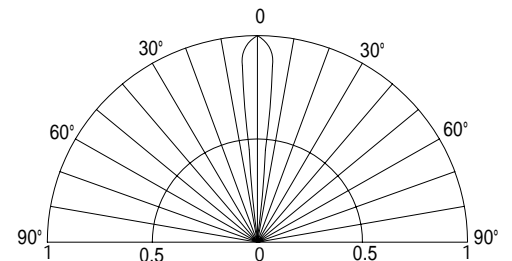

\*Pulse width Max.10ms Duty ratio max 1/10

**■Outline Dimension**

**■Directivity**

**Electrical -Optical Characteristics**

(Ta=25 )

Item	Symbol	Condition	Min.	Typ.	Max.	Unit
DC Forward Voltage	V <sub>F</sub>	I <sub>F</sub> =20mA	2.8	3.1	3.6	V
DC Reverse Current	I <sub>R</sub>	V <sub>R</sub> =5V	-	-	10	μA
Luminous Flux	v	I <sub>F</sub> =20mA	5.5	6.1	-	lm
Chromaticity Coordinates*	x	I <sub>F</sub> =20mA	-	0.41	-	
	y	I <sub>F</sub> =20mA	-	0.35	-	
50% Power Angle	2θ <sub>1/2</sub>	I <sub>F</sub> =20mA	-	15	-	deg

\*1 Luminous Flux Measurement allowance is ± 15%

\*2 Chromaticity Coordinates Measurement allowance is ± 10%