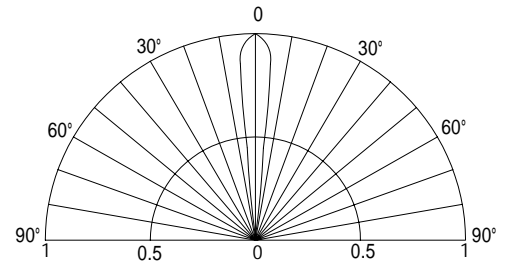

*Pulse width Max.10ms Duty ratio max 1/10

■Outline Dimension

■Directivity

Electrical -Optical Characteristics

(Ta=25)

Item	Symbol	Condition	Min.	Typ.	Max.	Unit
DC Forward Voltage	V _F	I _F =20mA	2.8	3.1	3.6	V
DC Reverse Current	I _R	V _R =5V	-	-	10	μA
Luminous Flux	v	I _F =20mA	7.7	8.2	-	lm
Chromaticity Coordinates*	x	I _F =20mA	-	0.45	-	
	y	I _F =20mA	-	0.47	-	
50% Power Angle	2θ _{1/2}	I _F =20mA	-	15	-	deg