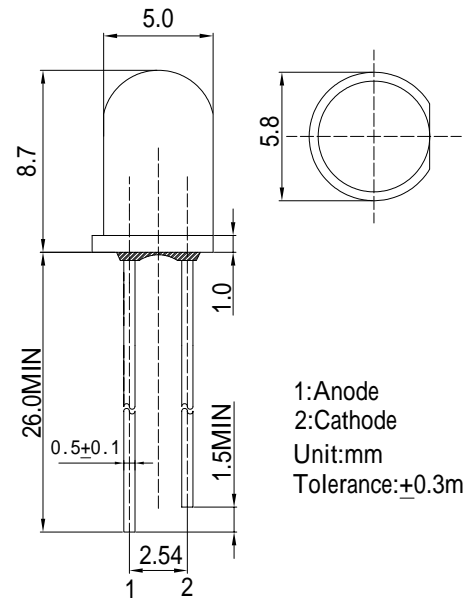

■Absolute Maximum Rating

(Ta=25)

Item	Symbol	Value	Unit
DC Forward Current	I _F	30	mA
Pulse Forward Current*	I _{FP}	100	mA
Reverse Voltage	V _R	5	V
Power Dissipation	P _D	108	mW
Operating Temperature	T _{opr}	-30 ~ +85	
Storage Temperature	T _{stg}	-40 ~ +100	
Lead Soldering Temperature	T _{sol}	260 /5sec	-

*Pulse width Max.10ms Duty ratio max 1/10

■Outline Dimension

■Directivity

Electrical -Optical Characteristics

(Ta=25)

Item	Symbol	Condition	Min.	Typ.	Max.	Unit
DC Forward Voltage	V _F	I _F =20mA	2.8	3.1	3.6	V
DC Reverse Current	I _R	V _R =5V	-	-	10	μA
Luminous Flux	v	I _F =20mA	7.7	8.2	-	lm
Chromaticity Coordinates*	x	I _F =20mA	-	0.45	-	
	y	I _F =20mA	-	0.47	-	
50% Power Angle	2θ _{1/2}	I _F =20mA	-	15	-	deg

*1 Luminous Flux Measurement allowance is ± 15%

*2 Chromaticity Coordinates Measurement allowance is ± 10%

X-ON Electronics

Largest Supplier of Electrical and Electronic Components

Click to view similar products for [Standard LEDs - Through Hole category](#):