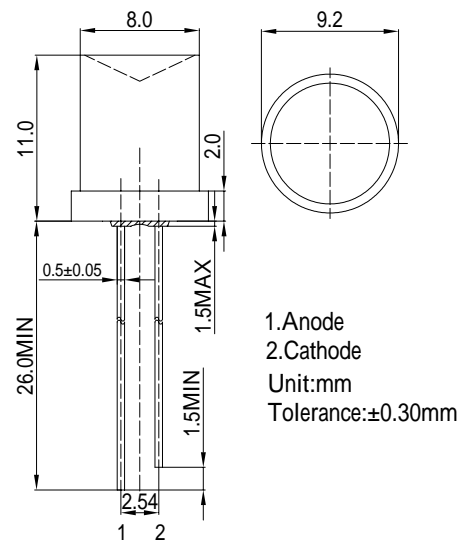

### Features

High Luminous LEDs  
 8mm Concave Standard Directivity  
 Superior Weather-resistance  
 UV Resistant Epoxy  
 Water Clear Type

### Outline Dimension

\*Pulse width Max.10ms Duty ratio max 1/10