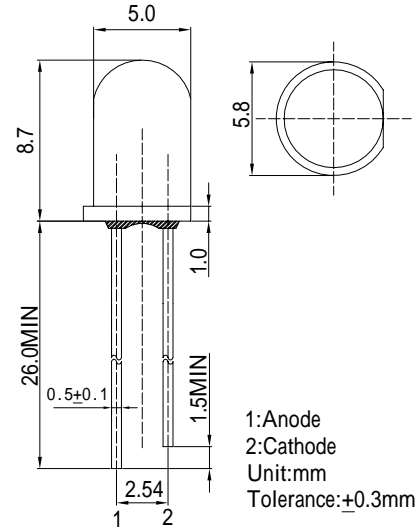

■ **Features**

- High Luminous LEDs
- 5mm Round Standard Directivity
- Superior Weather-resistance
- Flashing Type
- Water Clear Type

■ **Applications**

- Toys
- Games
- Audio
- Other Lighting

■ **Outline Dimension**

■ **Absolute Maximum Rating**

(Ta=25)

Item	Symbol	Value	Unit
Power Supply	Voltage	4.5	V
Operating Temperature	Topr	-30 ~ +85	
Storage Temperature	Tstg	-40 ~ +100	
Lead Soldering Temperature	Tsol	260 /5sec	-

■ **Directivity**

■ **Electrical -Optical Characteristics**

(Ta=25)

Item	Symbol	Condition	Min.	Typ.	Max.	Unit
DC Forward Voltage	V _{dd}	I _F =20mA	3.0	3.3	4.5	V
Oscillator Frequency*	F _{led}	I _F =20mA	-	1.8	-	Hz
Duty Cycle	Duty	I _F =20mA	-	1/2	-	-
Domi. Wavelength*	λ _D	I _F =20mA	520	525	530	nm
Luminous Intensity*	I _v	I _F =20mA	12000	14400	-	mcd
50% Power Angle	2θ _{1/2}	I _F =20mA	-	30	-	deg