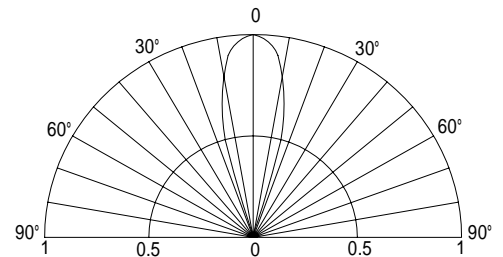

■ **Features**

- High Luminous LEDs
- 5mm Round Standard Directivity
- Superior Weather-resistance
- Flashing Type
- Water Clear Type

■ **Applications**

- Toys
- Games
- Audio
- Other Lighting

■ **Outline Dimension**

■ **Directivity**

■ **Electrical -Optical Characteristics**

(Ta=25)

Item	Symbol	Condition	Min.	Typ.	Max.	Unit
DC Forward Voltage	V _{dd}	I _F =20mA	3.0	3.3	4.5	V
Oscillator Frequency*	F _{led}	I _F =20mA	-	1.8	-	Hz
Duty Cycle	Duty	I _F =20mA	-	1/2	-	-
Domi. Wavelength*	λ _D	I _F =20mA	520	525	530	nm
Luminous Intensity*	I _v	I _F =20mA	12000	14400	-	mcd
50% Power Angle	2θ _{1/2}	I _F =20mA	-	30	-	deg