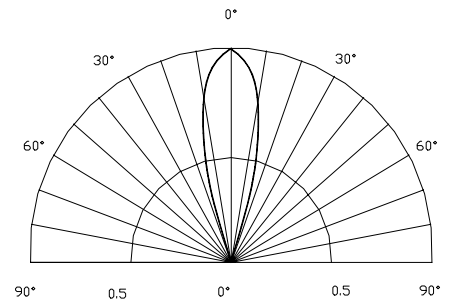

■Features

- High Power LEDs
- 10mm Standard Directivity
- Water Clear Type
- Blinking Type
- Superior Weather-resistance

■Applications

- Automotive Dashboard Lighting
- Traffic Signal Lamp

■Outline Dimension

*Pulse width Max.10ms Duty ratio max 1/10

■Directivity

■Electrical -Optical Characteristics (Ta=25 °C)

Item	Symbol	Condition	Min.	Typ.	Max.	Unit
Operating Voltage	Vdd	-	4.5	5.0	6.0	V
Operating Current	Iop	-	-	10	40	mA
Quiescent Current	Isb	-	-	1	5	uA
Driving Current	Iol	-	-	25	-	mA
Domi. Wavelength	λ_D	I _F =20mA	620	625	630	nm
Luminous Intensity	I _v	I _F =20mA	1120	1560	2180	mcd
50% Power Angle	2 $\theta_{1/2}$	I _F =20mA	-	30	-	deg