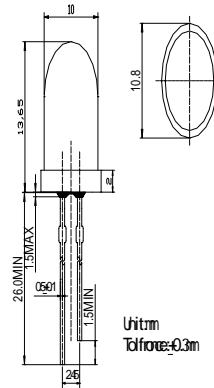

■Features

- High Power LEDs
- 10mm Standard Directivity
- Water Clear Type
- Blinking Type
- Superior Weather-resistance

■Applications

- Automotive Dashboard Lighting
- Traffic Signal Lamp

■Outline Dimension

*Pulse width Max.10ms Duty ratio max 1/10

■Directivity

■Electrical -Optical Characteristics (Ta=25 °C)

Item	Symbol	Condition	Min.	Typ.	Max.	Unit
Operating Voltage	Vdd	-	4.5	5.0	6.0	V
Operating Current	Iop	-	-	10	40	mA
Quiescent Current	Isb	-	-	1	5	uA
Driving Current	Iol	-	-	25	-	mA
Domi. Wavelength	λ_D	I _F =20mA	620	625	630	nm
Luminous Intensity	I _v	I _F =20mA	1120	1560	2180	mcd
50% Power Angle	2 $\theta_{1/2}$	I _F =20mA	-	30	-	deg