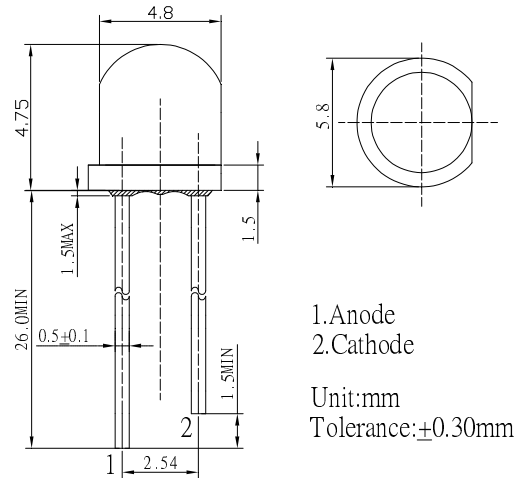

■ **Features**

- High Luminous LEDs
- 4.8mm Straw Standard Directivity
- Superior Weather-resistance
- UV Resistant Epoxy
- Water Clear Type

■ **Applications**

- Electronic Signs And Signals
- Small Area Illuminations
- Back Lighting
- Other Lighting

■ **Outline Dimension**

■ **Absolute Maximum Rating**

(Ta=25°C)

Item	Symbol	Value	Unit
DC Forward Current	I <sub>F</sub>	30	mA
Pulse Forward Current*	I <sub>FP</sub>	100	mA
Reverse Voltage	V <sub>R</sub>	5	V
Power Dissipation	P <sub>D</sub>	78	mW
Operating Temperature	Topr	-30 ~ +85	°C
Storage Temperature	Tstg	-40~ +100	°C
Lead Soldering Temperature	Tsol	260°C/5sec	-

\*Pulse width Max.10ms Duty ratio max 1/10

■ **Directivity**

■ **Electrical -Optical Characteristics**

(Ta=25°C)

Item	Symbol	Condition	Min.	Typ.	Max.	Unit
DC Forward Voltage	V <sub>F</sub>	I <sub>F</sub> =20mA	1.8	2.1	2.6	V
DC Reverse Current	I <sub>R</sub>	V <sub>R</sub> =5V	-	-	10	μA
Domi. Wavelength*	λ <sub>D</sub>	I <sub>F</sub> =20mA	620	625	630	nm
Luminous Intensity*	I <sub>v</sub>	I <sub>F</sub> =20mA	550	750	-	mcd
50% Power Angle	2θ <sub>1/2</sub>	I <sub>F</sub> =20mA	-	100	-	deg