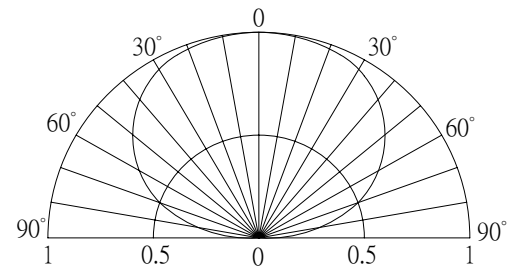

■Features

- High Luminous LEDs
- 5mm Flat Standard Directivity
- Long Lifetime Operation (Up to 100,000 hours)
- Superior Weather-resistance
- UV Resistant Epoxy
- Water Clear Type

■Applications

- Electronic Signs And Signals
- Small Area Illuminations
- Back Lighting
- Other Lighting

■Outline Dimension

■Absolute Maximum Rating

(Ta=25°C)

Item	Symbol	Value	Unit
DC Forward Current	I _F	30	mA
Pulse Forward Current*	I _{FP}	100	mA
Reverse Voltage	V _R	5	V
Power Dissipation	P _D	108	mW
Operating Temperature	Topr	-30 ~ +85	°C
Storage Temperature	Tstg	-40 ~ +100	°C
Lead Soldering Temperature	Tsol	260°C/5sec	-

*Pulse width Max 10ms , Duty ratio max 1/10

■Directivity

■Electrical -Optical Characteristics

(Ta=25°C)

Item	Symbol	Condition	Min.	Typ.	Max.	Unit
DC Forward Voltage	V _F	I _F =20mA	2.9	3.1	3.6	V
DC Reverse Current	I _R	V _R =5V	-	-	10	μA
Luminous Intensity*	I _v	I _F =20mA	330	400	-	mcd
Chromaticity Coordinates*	x	I _F =20mA	-	0.45	-	
	y	I _F =20mA	-	0.17	-	
50% Power Angle	2θ _{1/2}	I _F =20mA	-	140	-	deg