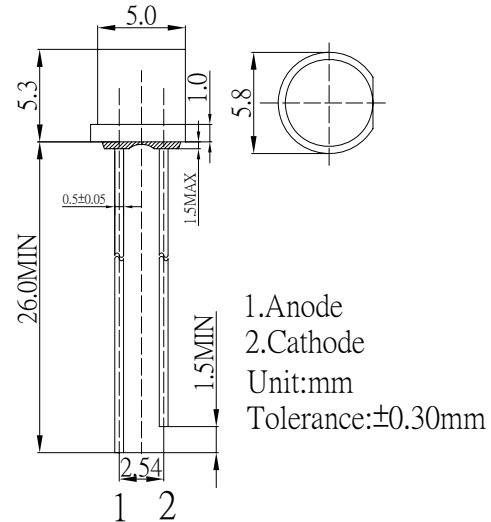

■Outline Dimension

■Absolute Maximum Rating

(Ta=25°C)

Item	Symbol	Value	Unit
DC Forward Current	I _F	30	mA
Pulse Forward Current*	I _{FP}	100	mA
Reverse Voltage	V _R	5	V
Power Dissipation	P _D	108	mW
Operating Temperature	Topr	-30 ~ +85	°C
Storage Temperature	Tstg	-40 ~ +100	°C
Lead Soldering Temperature	Tsol	260°C/5sec	-

*Pulse width Max 10ms , Duty ratio max 1/10

■Directivity

■Electrical -Optical Characteristics

(Ta=25°C)

Item	Symbol	Condition	Min.	Typ.	Max.	Unit
DC Forward Voltage	V _F	I _F =20mA	2.9	3.1	3.6	V
DC Reverse Current	I _R	V _R =5V	-	-	10	μA
Luminous Intensity*	I _v	I _F =20mA	330	400	-	mcd
Chromaticity Coordinates*	x	I _F =20mA	-	0.45	-	
	y	I _F =20mA	-	0.17	-	
50% Power Angle	2θ _{1/2}	I _F =20mA	-	140	-	deg