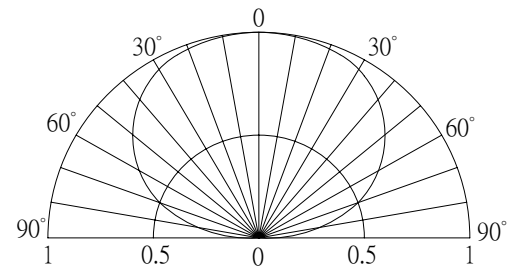

■ Outline Dimension

■ Absolute Maximum Rating

(Ta=25°C)

Item	Symbol	Value	Unit
DC Forward Current	I _F	30	mA
Pulse Forward Current*	I _{FP}	100	mA
Reverse Voltage	V _R	5	V
Power Dissipation	P _D	108	mW
Operating Temperature	Topr	-30 ~ +85	°C
Storage Temperature	Tstg	-40 ~ +100	°C
Lead Soldering Temperature	Tsol	260°C/5sec	-

*Pulse width Max 10ms , Duty ratio max 1/10

■ Directivity

■ Electrical -Optical Characteristics

(Ta=25°C)

Item	Symbol	Condition	Min.	Typ.	Max.	Unit
DC Forward Voltage	V _F	I _F =20mA	2.9	3.1	3.6	V
DC Reverse Current	I _R	V _R =5V	-	-	10	μA
Luminous Intensity*	I _v	I _F =20mA	500	750	-	mcd
Chromaticity Coordinates*	x	I _F =20mA	-	0.45	-	
	y	I _F =20mA	-	0.17	-	
50% Power Angle	2θ _{1/2}	I _F =20mA	-	140	-	deg