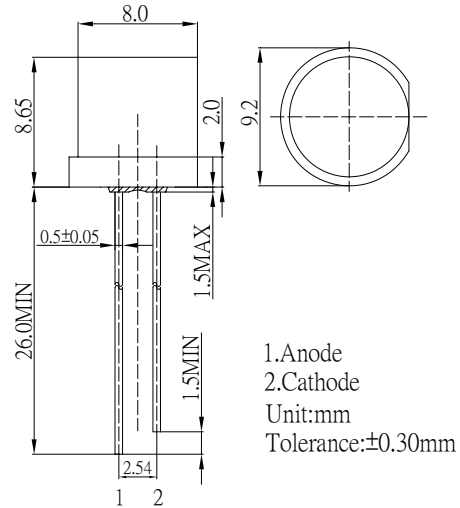

■ Outline Dimension

■ Absolute Maximum Rating

(Ta=25°C)

Item	Symbol	Value	Unit
DC Forward Current	I _F	30	mA
Pulse Forward Current*	I _{FP}	100	mA
Reverse Voltage	V _R	5	V
Power Dissipation	P _D	108	mW
Operating Temperature	Topr	-30 ~ +85	°C
Storage Temperature	Tstg	-40 ~ +100	°C
Lead Soldering Temperature	Tsol	260°C/5sec	-

*Pulse width Max 10ms , Duty ratio max 1/10

■ Directivity

■ Electrical -Optical Characteristics

(Ta=25°C)

Item	Symbol	Condition	Min.	Typ.	Max.	Unit
DC Forward Voltage	V _F	I _F =20mA	2.9	3.1	3.6	V
DC Reverse Current	I _R	V _R =5V	-	-	10	μA
Luminous Intensity*	I _v	I _F =20mA	500	750	-	mcd
Chromaticity Coordinates*	x	I _F =20mA	-	0.45	-	
	y	I _F =20mA	-	0.17	-	
50% Power Angle	2θ _{1/2}	I _F =20mA	-	140	-	deg