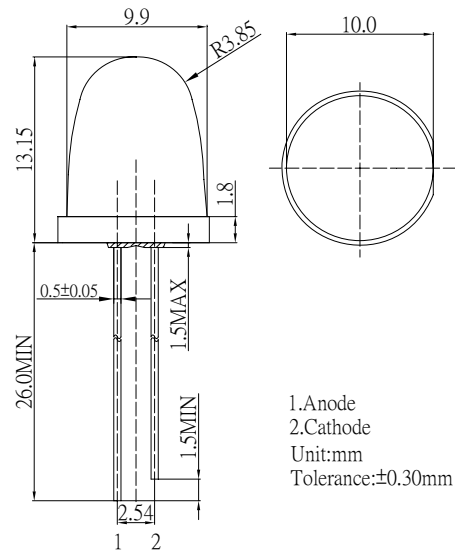

■ Outline Dimension

■ Absolute Maximum Rating (Ta=25°C)

Item	Symbol	Value	Unit
DC Forward Current	I _F	30	mA
Pulse Forward Current*	I _{FP}	100	mA
Reverse Voltage	V _R	5	V
Power Dissipation	P _D	108	mW
Operating Temperature	Topr	-30 ~ +85	°C
Storage Temperature	Tstg	-40 ~ +100	°C
Lead Soldering Temperature	Tsol	260°C/5sec	-

*Pulse width Max 10ms , Duty ratio max 1/10

■ Directivity

■ Electrical -Optical Characteristics (Ta=25°C)

Item	Symbol	Condition	Min.	Typ.	Max.	Unit
DC Forward Voltage	V _F	I _F =20mA	2.9	3.1	3.6	V
DC Reverse Current	I _R	V _R =5V	-	-	10	μA
Luminous Intensity*	I _v	I _F =20mA	10000	12000	-	mcd
Chromaticity Coordinates*	x	I _F =20mA	-	0.45	-	
	y	I _F =20mA	-	0.17	-	
50% Power Angle	2θ _{1/2}	I _F =20mA	-	8	-	deg