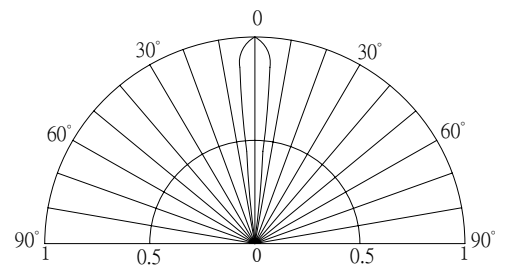

■ Outline Dimension

■ Absolute Maximum Rating (Ta=25°C)

Item	Symbol	Value	Unit
DC Forward Current	I _F	30	mA
Pulse Forward Current*	I _{FP}	100	mA
Reverse Voltage	V _R	5	V
Power Dissipation	P _D	108	mW
Operating Temperature	Topr	-30 ~ +85	°C
Storage Temperature	Tstg	-40 ~ +100	°C
Lead Soldering Temperature	Tsol	260°C/5sec	-

*Pulse width Max 10ms , Duty ratio max 1/10

■ Directivity

■ Electrical -Optical Characteristics (Ta=25°C)

Item	Symbol	Condition	Min.	Typ.	Max.	Unit
DC Forward Voltage	V _F	I _F =20mA	2.9	3.1	3.6	V
DC Reverse Current	I _R	V _R =5V	-	-	10	μA
Luminous Intensity*	I _v	I _F =20mA	10000	12000	-	mcd
Chromaticity Coordinates*	x	I _F =20mA	-	0.45	-	
	y	I _F =20mA	-	0.17	-	
50% Power Angle	2θ _{1/2}	I _F =20mA	-	8	-	deg