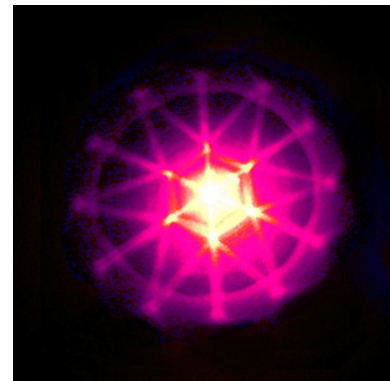

■ **Features**

- High Luminous LEDs
- Diamond Standard Directivity
- Long Lifetime Operation
- Superior Weather-resistance
- UV Resistant Epoxy
- Water Clear Type

■ **Applications**

- Small Area Illuminations
- Decoration
- Other Lighting

■ **Outline Dimension**

■ **Absolute Maximum Rating (Ta=25°C)**

Item	Symbol	Value	Unit
DC Forward Current	I <sub>F</sub>	30	mA
Pulse Forward Current*	I <sub>FP</sub>	100	mA
Reverse Voltage	V <sub>R</sub>	5	V
Power Dissipation	P <sub>D</sub>	108	mW
Operating Temperature	Topr	-30 ~ +85	°C
Storage Temperature	Tstg	-40 ~ +100	°C
Lead Soldering Temperature	Tsol	260°C/5sec	-

\*Pulse width Max 10ms , Duty ratio max 1/10

■ **Directivity**

■ **Electrical -Optical Characteristics (Ta=25°C)**

Item	Symbol	Condition	Min.	Typ.	Max.	Unit
DC Forward Voltage	V <sub>F</sub>	I <sub>F</sub> =20mA	2.9	3.1	3.6	V
DC Reverse Current	I <sub>R</sub>	V <sub>R</sub> =5V	-	-	10	μA
Luminous Intensity*	I <sub>v</sub>	I <sub>F</sub> =20mA	500	750	-	mcd
Chromaticity Coordinates*	x	I <sub>F</sub> =20mA	-	0.45	-	
	y	I <sub>F</sub> =20mA	-	0.17	-	
50% Power Angle	2θ <sub>1/2</sub>	I <sub>F</sub> =20mA	-	-	-	deg