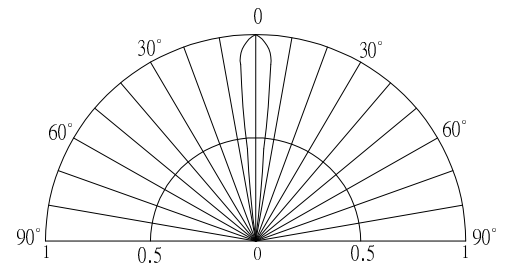

*Pulse width Max.10ms Duty ratio max 1/10

■ Directivity

■ Electrical -Optical Characteristics (Ta=25°C)

Item	Symbol	Condition	Min.	Typ.	Max.	Unit
DC Forward Voltage	V _F	I _F =30mA	2.7	2.9	3.4	V
DC Reverse Current	I _R	V _R =5V	-	-	10	μA
Luminous Flux	Φ _v	I _F =30mA	8.5	10	-	lm
Luminous Intensity*	I _v	I _F =30mA	43	60	-	cd
Color Temperature	CCT	I _F =30mA	-	3000	-	K
Chromaticity Coordinates*	x	I _F =30mA	-	0.44	-	
	y	I _F =30mA	-	0.41	-	
50% Power Angle	2θ _{1/2}	I _F =30mA	-	15	-	deg