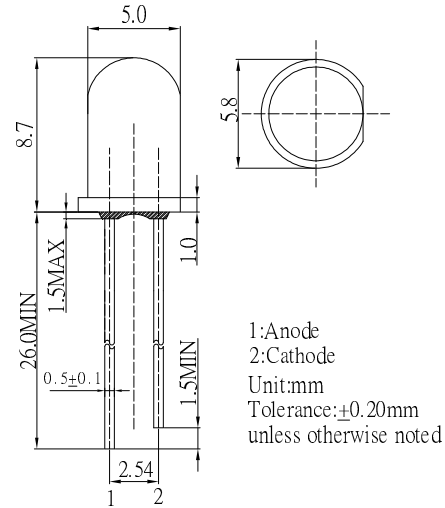

■ Features

- High Luminous LEDs
- 5mm Round Standard Directivity
- Superior Weather-resistance
- UV Resistant Epoxy
- Water Clear Type
- Perfect Beam Pattern

■ Applications

- Advertising Board
- Horticulture Application
- Traffic Light / Signal Light
- Beauty Product
- Other Lighting

■ Outline Dimension

■ Absolute Maximum Rating (Ta=25°C)

Item	Symbol	Value	Unit
DC Forward Current	I _F	30	mA
Pulse Forward Current*	I _{FP}	100	mA
Reverse Voltage	V _R	5	V
Power Dissipation	P _D	102	mW
Operating Temperature	T _{opr}	-30 ~ +85	°C
Storage Temperature	T _{stg}	-40 ~ +100	°C
Lead Soldering Temperature	T _{sol}	260°C/5sec	-

*Pulse width Max.10ms Duty ratio max 1/10

■ Directivity

■ Electrical -Optical Characteristics (Ta=25°C)

Item	Symbol	Condition	Min.	Typ.	Max.	Unit
DC Forward Voltage	V _F	I _F =30mA	2.7	2.9	3.4	V
DC Reverse Current	I _R	V _R =5V	-	-	10	μA
Luminous Flux	Φ _v	I _F =30mA	8.5	10	-	lm
Luminous Intensity*	I _v	I _F =30mA	43	60	-	cd
Color Temperature	CCT	I _F =30mA	-	3000	-	K
Chromaticity Coordinates*	x	I _F =30mA	-	0.44	-	
	y	I _F =30mA	-	0.41	-	
50% Power Angle	2θ _{1/2}	I _F =30mA	-	15	-	deg