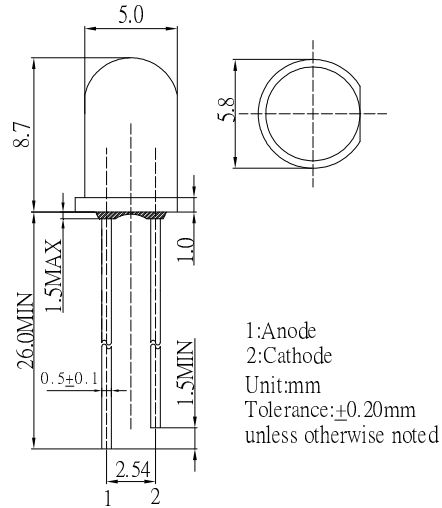

■ Features

- High Luminous LEDs
- 5mm Round Standard Directivity
- Superior Weather-resistance
- UV Resistant Epoxy
- Water Clear Type

■ Applications

- Advertising Board
- Horticulture Application
- Traffic Light / Signal Light
- Beauty product
- Other Lighting

■ Outline Dimension

■ Absolute Maximum Rating (Ta=25°C)

Item	Symbol	Value	Unit
DC Forward Current	I _F	30	mA
Pulse Forward Current*	I _{FP}	100	mA
Reverse Voltage	V _R	5	V
Power Dissipation	P _D	102	mW
Operating Temperature	T _{opr}	-30 ~ +85	°C
Storage Temperature	T _{stg}	-40~ +100	°C
Lead Soldering Temperature	T _{sol}	260°C/5sec	-

■ Directivity

*Pulse width Max.10ms Duty ratio max 1/10

■ Electrical -Optical Characteristics (Ta=25°C)

Item	Symbol	Condition	Min.	Typ.	Max.	Unit
DC Forward Voltage	V _F	I _F =30mA	2.7	2.9	3.4	V
DC Reverse Current	I _R	V _R =5V	-	-	10	μA
Luminous Flux	Φ _v	I _F =30mA	8.5	10	-	lm
Luminous Intensity*	I _v	I _F =30mA	8.4	10	-	cd
Color Temperature	CCT	I _F =30mA	-	3000	-	K
Chromaticity Coordinates*	x	I _F =30mA	-	0.44	-	
	y	I _F =30mA	-	0.41	-	
50% Power Angle	2θ _{1/2}	I _F =30mA	-	60	-	deg