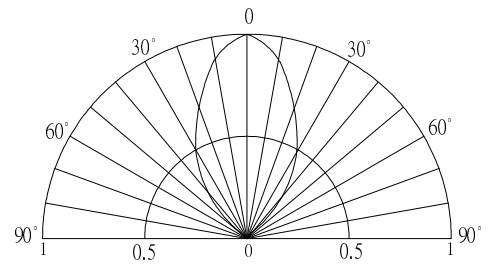

■ Features

- High Luminous LEDs
- 5mm Round Standard Directivity
- Superior Weather-resistance
- UV Resistant Epoxy
- Water Clear Type

■ Applications

- Advertising Board
- Horticulture Application
- Traffic Light / Signal Light
- Beauty product
- Other Lighting

■ Directivity

*Pulse width Max.10ms Duty ratio max 1/10

■ Electrical -Optical Characteristics (Ta=25°C)

Item	Symbol	Condition	Min.	Typ.	Max.	Unit
DC Forward Voltage	V _F	I _F =30mA	2.7	2.9	3.4	V
DC Reverse Current	I _R	V _R =5V	-	-	10	μA
Luminous Flux	Φ _v	I _F =30mA	8.5	10	-	lm
Luminous Intensity*	I _v	I _F =30mA	8.4	10	-	cd
Color Temperature	CCT	I _F =30mA	-	3000	-	K
Chromaticity Coordinates*	x	I _F =30mA	-	0.44	-	
	y	I _F =30mA	-	0.41	-	
50% Power Angle	2θ _{1/2}	I _F =30mA	-	60	-	deg