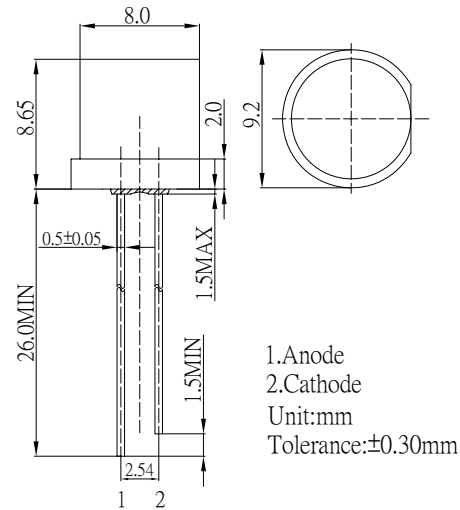

■ Outline Dimension

■ Absolute Maximum Rating

(Ta=25°C)

Item	Symbol	Value	Unit
DC Forward Current	I _F	30	mA
Pulse Forward Current*	I _{FP}	100	mA
Reverse Voltage	V _R	5	V
Power Dissipation	P _D	108	mW
Operating Temperature	Topr	-30 ~ +85	°C
Storage Temperature	Tstg	-40 ~ +100	°C
Lead Soldering Temperature	Tsol	260°C/5sec	-

*Pulse width Max 10ms , Duty ratio max 1/10

■ Directivity

■ Electrical -Optical Characteristics

(Ta=25°C)

Item	Symbol	Condition	Min.	Typ.	Max.	Unit
DC Forward Voltage	V _F	I _F =20mA	2.9	3.1	3.6	V
DC Reverse Current	I _R	V _R =5V	-	-	10	μA
Luminous Intensity*	I _v	I _F =20mA	1560	2180	-	mcd
Chromaticity Coordinates*	x	I _F =20mA	-	0.45	-	
	y	I _F =20mA	-	0.41	-	
50% Power Angle	2θ _{1/2}	I _F =20mA	-	140	-	deg