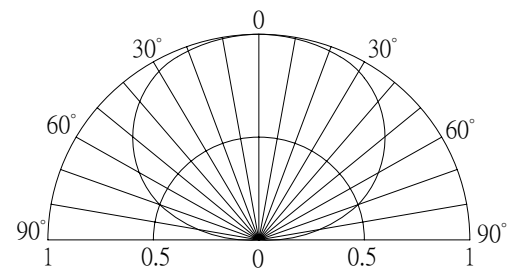

■ Features

- High Luminous LEDs
- 8mm Flat Standard Directivity
- Long Lifetime Operation (Up to 100,000 hours)
- Superior Weather-resistance
- UV Resistant Epoxy
- Water Clear Type

■ Applications

- Electronic Signs And Signals
- Small Area Illuminations
- Back Lighting
- Other Lighting

*Pulse width Max 10ms , Duty ratio max 1/10

■ Directivity

■ Electrical -Optical Characteristics

(Ta=25°C)

Item	Symbol	Condition	Min.	Typ.	Max.	Unit
DC Forward Voltage	V _F	I _F =20mA	2.9	3.1	3.6	V
DC Reverse Current	I _R	V _R =5V	-	-	10	μA
Luminous Intensity*	I _v	I _F =20mA	1560	2180	-	mcd
Chromaticity Coordinates*	x	I _F =20mA	-	0.45	-	
	y	I _F =20mA	-	0.41	-	
50% Power Angle	2θ _{1/2}	I _F =20mA	-	140	-	deg