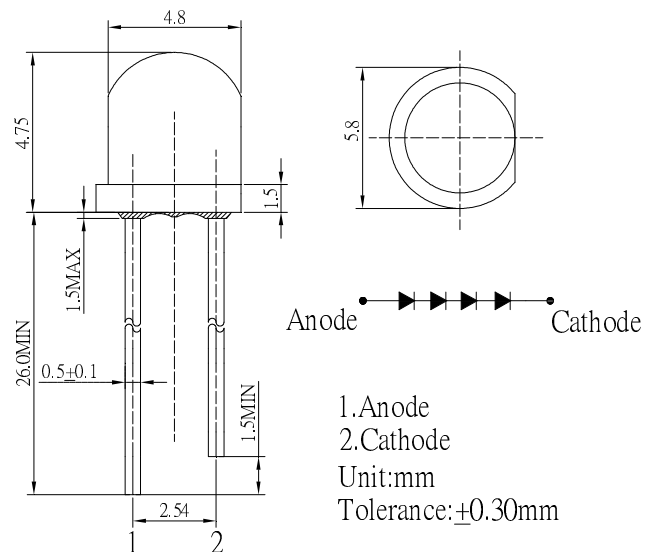

### ■ Features

- Higher Luminous Output
- 4.8mm Straw Standard Directivity
- Superior Weather-resistance
- Long Lifetime Operation
- Water Clear Type

### ■ Outline Dimension

\*Pulse width Max 10ms , Duty ratio max 1/10