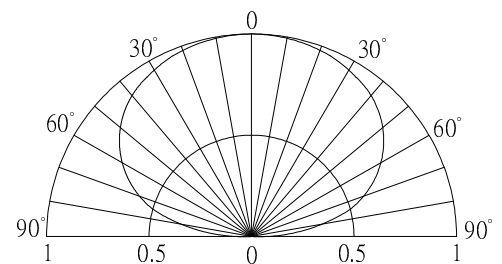

■ Directivity

■ Electrical -Optical Characteristics

(Ta=25°C)

Item	Symbol	Condition	Min.	Typ.	Max.	Unit
DC Forward Voltage	V_F	I_F=20mA	11.6	12.0	13.6	V
DC Reverse Current	I_R	V_R=5V	-	-	10	μA
Luminous Flux	Φ_v	I_F=20mA	23	25	-	lm
Color Temperature	CCT	I_F=20mA	-	6500	-	K
Chromaticity Coordinate*2	x	I_F=20mA	-	0.45	-	
	y	I_F=20mA	-	0.41	-	
50% Power Angle	2θ_{1/2}	I_F=20mA	-	150	-	deg

*1 Tolerance of chromaticity coordinates ±10%

*2 Tolerance of luminous flux is ±15%