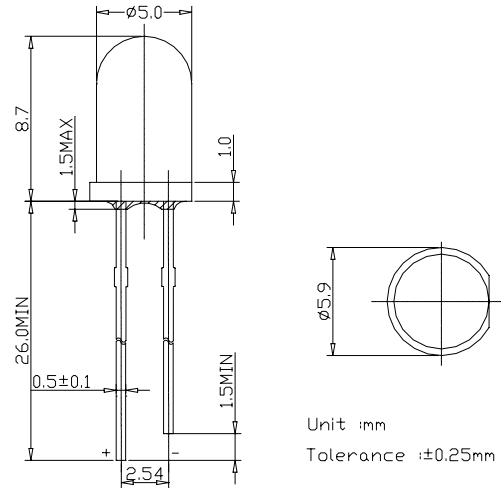

### ■Features

- Yellow diffuse Type
- 5mm Standard Directivity
- Superior Weather-resistance
- RoHS compliant

### ■Outline Dimension

\*Pulse width Max.10ms Duty ratio max 1/10