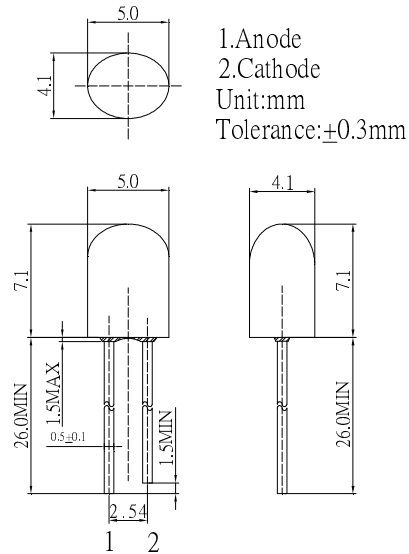

■ **Features**

- High Luminous LEDs
- 5.1x4.3mm Standard Directivity
- Superior Weather-resistance
- UV Resistant Epoxy
- Water Clear Type

■ **Applications**

- Electronic Signs And Signals
- Small Area Illuminations
- Back Lighting
- Other Lighting

■ **Outline Dimension**

■ **Absolute Maximum Rating**

(Ta=25°C)

Item	Symbol	Value	Unit
DC Forward Current	I <sub>F</sub>	50	mA
Pulse Forward Current*	I <sub>FP</sub>	120	mA
Reverse Voltage	V <sub>R</sub>	5	V
Power Dissipation	P <sub>D</sub>	130	mW
Operating Temperature	Topr	-30 ~ +85	°C
Storage Temperature	Tstg	-40~ +100	°C
Lead Soldering Temperature	Tsol	260°C/5sec	-

■ **Directivity**

\*Pulse width Max.10ms Duty ratio max 1/10

■ **Electrical -Optical Characteristics**

(Ta=25°C)

Item	Symbol	Condition	Min.	Typ.	Max.	Unit
DC Forward Voltage	V <sub>F</sub>	I <sub>F</sub> =20mA	1.8	2.1	2.6	V
DC Reverse Current	I <sub>R</sub>	V <sub>R</sub> =5V	-	-	10	μA
Domi. Wavelength*	λ <sub>D</sub>	I <sub>F</sub> =20mA	600	605	610	nm
Luminous Intensity*	I <sub>v</sub>	I <sub>F</sub> =20mA	7000	8000	-	mcd
50% Power Angle	2θ <sub>1/2</sub>	I <sub>F</sub> =20mA	-	100/40	-	deg