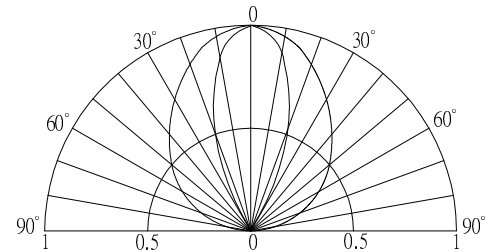

■ **Features**

- High Luminous LEDs
- 5.1x4.3mm Standard Directivity
- Superior Weather-resistance
- UV Resistant Epoxy
- Water Clear Type

■ **Applications**

- Electronic Signs And Signals
- Small Area Illuminations
- Back Lighting
- Other Lighting

■ **Directivity**

\*Pulse width Max.10ms Duty ratio max 1/10

■ **Electrical -Optical Characteristics**

(Ta=25°C)

Item	Symbol	Condition	Min.	Typ.	Max.	Unit
DC Forward Voltage	V <sub>F</sub>	I <sub>F</sub> =20mA	1.8	2.1	2.6	V
DC Reverse Current	I <sub>R</sub>	V <sub>R</sub> =5V	-	-	10	μA
Domi. Wavelength*	λ <sub>D</sub>	I <sub>F</sub> =20mA	600	605	610	nm
Luminous Intensity*	I <sub>v</sub>	I <sub>F</sub> =20mA	7000	8000	-	mcd
50% Power Angle	2θ <sub>1/2</sub>	I <sub>F</sub> =20mA	-	100/40	-	deg