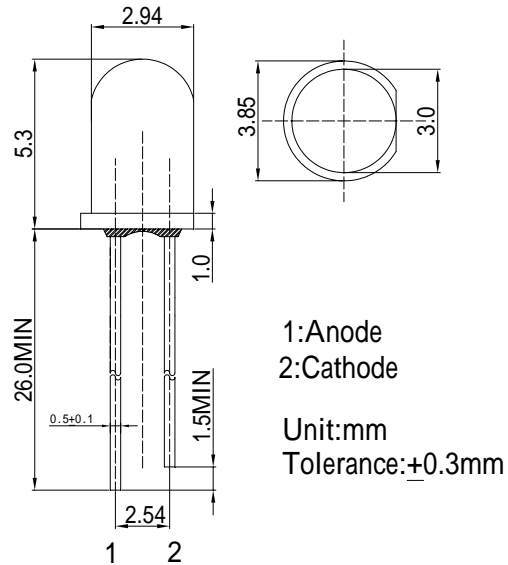

**Features**

- High Luminous LEDs
- 3mm Round Standard Directivity
- Superior Weather-resistance
- UV Resistant Epoxy
- Water Clear Type

**Applications**

- Traffic Signal
- Backlighting
- Signal and channel letter
- Other Lighting

**Outline Dimension**

**Absolute Maximum Rating**

(Ta=25 )

Item	Symbol	Value	Unit
DC Forward Current	I <sub>F</sub>	50	mA
Pulse Forward Current*	I <sub>FP</sub>	120	mA
Reverse Voltage	V <sub>R</sub>	5	V
Power Dissipation	P <sub>D</sub>	130	mW
Operating Temperature	T <sub>opr</sub>	-30 ~ +85	
Storage Temperature	T <sub>stg</sub>	-40 ~ +100	
Lead Soldering Temperature	T <sub>sol</sub>	260 / 5sec	-

**Directivity**

\*Pulse width Max.10ms Duty ratio max 1/10

**Electrical -Optical Characteristics**

(Ta=25 )

Item	Symbol	Condition	Min.	Typ.	Max.	Unit
DC Forward Voltage	V <sub>F</sub>	I <sub>F</sub> =20mA	1.8	2.1	2.6	V
DC Reverse Current	I <sub>R</sub>	V <sub>R</sub> =5V	-	-	10	μA
Domi. Wavelength*	λ <sub>D</sub>	I <sub>F</sub> =20mA	600	605	610	nm
Luminous Intensity*	I <sub>v</sub>	I <sub>F</sub> =20mA	7000	8000	-	mcd
50% Power Angle	2θ <sub>1/2</sub>	I <sub>F</sub> =20mA	-	30	-	deg