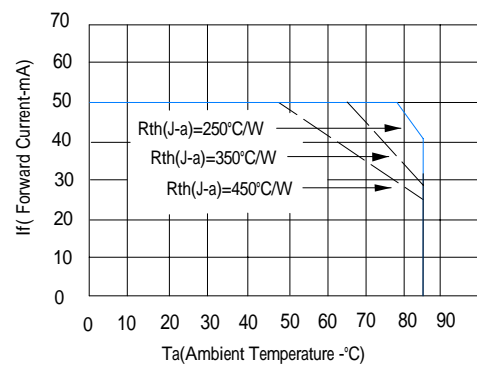

Maximum Forward Current

Maximum Permissible Forward Current T_J=115°C