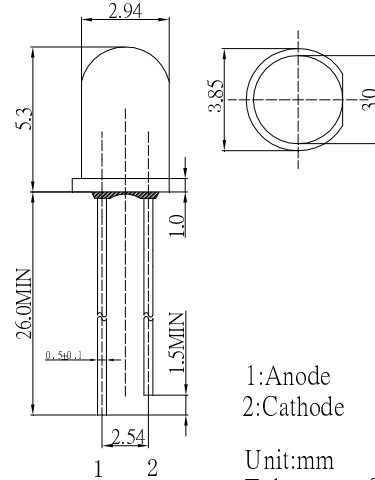

■ **Absolute Maximum Rating**

(Ta=25°C)

| Item                       | Symbol  | Value      | Unit |
|----------------------------|---------|------------|------|
| Power Supply               | Voltage | 5          | V    |
| Operating Temperature      | Topr    | -30 ~ +85  | °C   |
| Storage Temperature        | Tstg    | -40~ +100  | °C   |
| Lead Soldering Temperature | Tsol    | 260°C/5sec | -    |

■ **Directivity**

■ **Electrical -Optical Characteristics**

(Ta=25°C)

| Item                  | Symbol            | Condition            | Min. | Typ. | Max. | Unit |
|-----------------------|-------------------|----------------------|------|------|------|------|
| DC Forward Voltage    | V <sub>dd</sub>   | I <sub>F</sub> =20mA | 3.0  | 3.3  | 5.0  | V    |
| Oscillator Frequency* | F <sub>led</sub>  | I <sub>F</sub> =20mA | -    | 1.8  | -    | Hz   |
| Duty Cycle            | Duty              | I <sub>F</sub> =20mA | -    | 1/2  | -    | -    |
| Domi. Wavelength*     | λ <sub>D</sub>    | I <sub>F</sub> =20mA | 600  | 605  | 610  | nm   |
| Luminous Intensity*   | I <sub>v</sub>    | I <sub>F</sub> =20mA | 2180 | 3000 | -    | mcd  |
| 50% Power Angle       | 2θ <sub>1/2</sub> | I <sub>F</sub> =20mA | -    | 30   | -    | deg  |