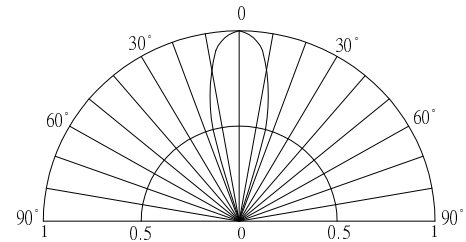

■ **Features**

- High Luminous LEDs
- 3mm Round Standard Directivity
- Superior Weather-resistance
- Flashing Type
- Water Clear Type

■ **Applications**

- Toys
- Games
- Audio
- Other Lighting

■ **Outline Dimension**

■ **Directivity**

■ **Electrical -Optical Characteristics**

(Ta=25°C)

| Item                  | Symbol            | Condition            | Min. | Typ. | Max. | Unit |
|-----------------------|-------------------|----------------------|------|------|------|------|
| DC Forward Voltage    | V <sub>dd</sub>   | I <sub>F</sub> =20mA | 3.0  | 3.3  | 5.0  | V    |
| Oscillator Frequency* | F <sub>led</sub>  | I <sub>F</sub> =20mA | -    | 1.8  | -    | Hz   |
| Duty Cycle            | Duty              | I <sub>F</sub> =20mA | -    | 1/2  | -    | -    |
| Domi. Wavelength*     | λ <sub>D</sub>    | I <sub>F</sub> =20mA | 600  | 605  | 610  | nm   |
| Luminous Intensity*   | I <sub>v</sub>    | I <sub>F</sub> =20mA | 2180 | 3000 | -    | mcd  |
| 50% Power Angle       | 2θ <sub>1/2</sub> | I <sub>F</sub> =20mA | -    | 30   | -    | deg  |