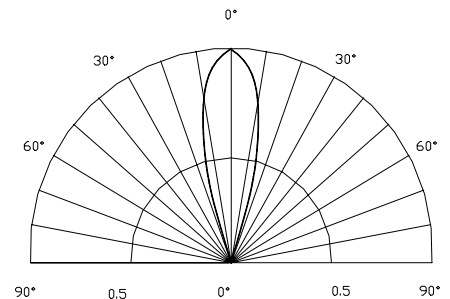

■Features

- High Power LEDs
- 5mm Standard Directivity
- Water Clear Type
- Flashing Type
- Superior Weather-resistance

■Applications

- Automotive Dashboard Lighting
- Traffic Signal Lamp

■Outline Dimension

*Pulse width Max.10ms Duty ratio max 1/10

■Directivity

■Electrical -Optical Characteristics

(Ta=25)

Item	Symbol	Condition	Min.	Typ.	Max.	Unit
Operating Voltage	Vdd	-	4.5	5.0	6.0	V
Operating Current	Iop	-	-	10	40	mA
Quiescent Current	Isb	-	-	1	5	uA
Driving Current	Iol	-	-	25	-	mA
Domi. Wavelength	λ_D	I _F =20mA	520	525	530	nm
Luminous Intensity	I _v	I _F =20mA	3000	4200	5800	mcd
50% Power Angle	2 $\theta_{1/2}$	I _F =20mA	-	30	-	deg