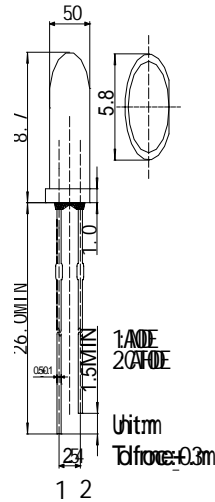

■Features

- High Power LEDs
- 5mm Standard Directivity
- Water Clear Type
- Flashing Type
- Superior Weather-resistance

■Applications

- Automotive Dashboard Lighting
- Traffic Signal Lamp

■Outline Dimension

*Pulse width Max.10ms Duty ratio max 1/10

■Directivity

■Electrical -Optical Characteristics

(Ta=25)

Item	Symbol	Condition	Min.	Typ.	Max.	Unit
Operating Voltage	Vdd	-	4.5	5.0	6.0	V
Operating Current	Iop	-	-	10	40	mA
Quiescent Current	Isb	-	-	1	5	uA
Driving Current	Iol	-	-	25	-	mA
Domi. Wavelength	λ_D	I _F =20mA	520	525	530	nm
Luminous Intensity	I _v	I _F =20mA	3000	4200	5800	mcd
50% Power Angle	2 $\theta_{1/2}$	I _F =20mA	-	30	-	deg