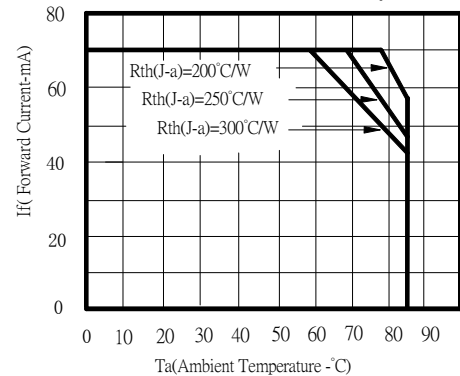

■Maximum Forward DC Current

Maximum Permissible Forward Current T_J=115°C