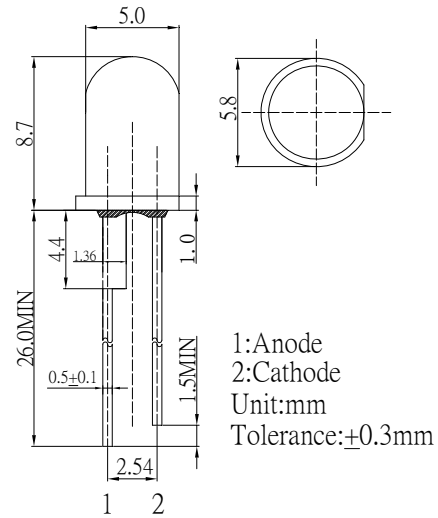

■Outline Dimension

■Absolute Maximum Rating

(Ta=25°C)

Item	Symbol	Value	Unit
DC Forward Current	I _F	70	mA
Pulse Forward Current*	I _{FP}	120	mA
Reverse Voltage	V _R	5	V
Power Dissipation	P _D	182	mW
Operating Temperature	Topr	-30 ~ +85	°C
Storage Temperature	Tstg	-40 ~ +100	°C
Lead Soldering Temperature	Tsol	260°C/5sec	-

*Pulse width Max.10ms Duty ratio max 1/10

■Directivity

■Electrical -Optical Characteristics

(Ta=25°C)

Item	Symbol	Condition	Min.	Typ.	Max.	Unit
DC Forward Voltage	V _F	I _F =70mA	2.0	2.3	2.6	V
DC Reverse Current	I _R	V _R =5V	-	-	10	μA
Domi. Wavelength*	λ _D	I _F =70mA	619	624	629	nm
Luminous Intensity*	I _v	I _F =70mA	40000	55000	-	mcd
50% Power Angle	2θ _{1/2}	I _F =70mA	-	15	-	deg