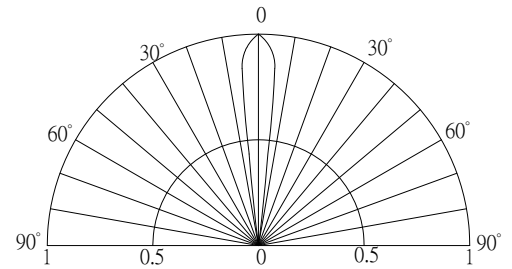

■Outline Dimension

■Absolute Maximum Rating

(Ta=25°C)

Item	Symbol	Value	Unit
DC Forward Current	I _F	70	mA
Pulse Forward Current*	I _{FP}	120	mA
Reverse Voltage	V _R	5	V
Power Dissipation	P _D	182	mW
Operating Temperature	Topr	-30 ~ +85	°C
Storage Temperature	Tstg	-40 ~ +100	°C
Lead Soldering Temperature	Tsol	260°C/5sec	-

*Pulse width Max.10ms Duty ratio max 1/10

■Directivity

■Electrical -Optical Characteristics

(Ta=25°C)

Item	Symbol	Condition	Min.	Typ.	Max.	Unit
DC Forward Voltage	V _F	I _F =70mA	2.0	2.3	2.6	V
DC Reverse Current	I _R	V _R =5V	-	-	10	μA
Domi. Wavelength*	λ _D	I _F =70mA	619	624	629	nm
Luminous Intensity*	I _v	I _F =70mA	40000	55000	-	mcd
50% Power Angle	2θ _{1/2}	I _F =70mA	-	15	-	deg