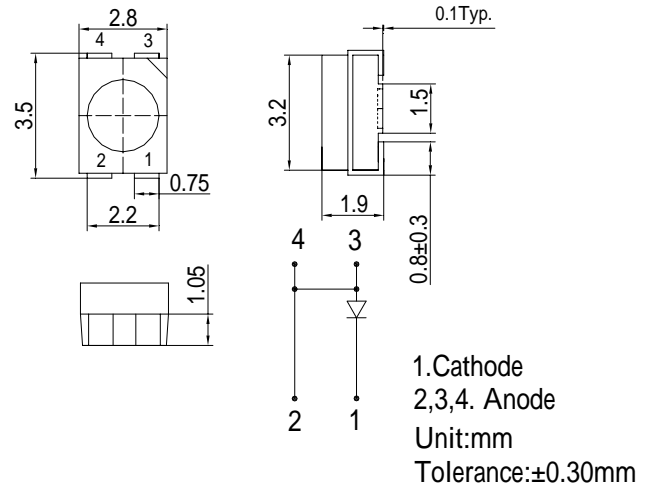

■Features

- High Luminous PLCC4 Power Top SMD LEDs
- 3.5x2.8x1.9mm Standard Directivity
- Superior Weather-resistance
- UV Resistant Epoxy
- Water Clear Type

■Applications

- Signage and channel letter
- Decorating and entertainment lighting
- Architectural lighting
- Outdoor/Indoor applications
- Backlighting/Other Lighting

■Absolute Maximum Rating

(Ta=25 °C)

Item	Symbol	Value	Unit
DC Forward Current	I_F	70	mA
Pulse Forward Current*	I_{FP}	120	mA
Reverse Voltage	V_R	5	V
Power Dissipation	P_D	182	mW
Operating Temperature	Topr	-30 ~ +85	
Storage Temperature	Tstg	-40~ +100	
Lead Soldering Temperature	Tsol	260 /5sec	-

*Pulse width Max.10ms Duty ratio max 1/10

■Electrical -Optical Characteristics

(Ta=25 °C)

Item	Symbol	Condition	Min.	Typ.	Max.	Unit
DC Forward Voltage	V_F	I_F=70mA	2.0	2.3	2.6	V
DC Reverse Current	I_R	V_R=5V	-	-	10	μA
Domi. Wavelength*	λ_D	I_F=70mA	619	624	629	nm
Luminous Intensity*	I_v	I_F=70mA	2180	2800	-	mcd
50% Power Angle	2θ_{1/2}	I_F=70mA	-	120	-	deg

*1 Tolerance of dominant wavelength is ±1nm

*2 Tolerance of luminous intensity is ±15%

■Outline Dimension