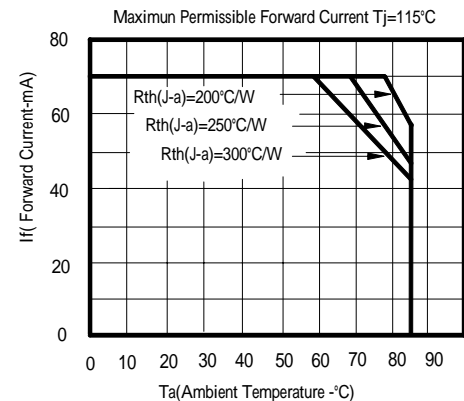

■Features

- High Luminous PLCC4 Power Top SMD LEDs
- 3.5x2.8x1.9mm Standard Directivity
- Superior Weather-resistance
- UV Resistant Epoxy
- Water Clear Type

■Applications

- Signage and channel letter
- Decorating and entertainment lighting
- Architectural lighting
- Outdoor/Indoor applications
- Backlighting/Other Lighting

*Pulse width Max.10ms Duty ratio max 1/10

■Electrical -Optical Characteristics

(Ta=25 °C)

Item	Symbol	Condition	Min.	Typ.	Max.	Unit
DC Forward Voltage	V _F	I _F =70mA	2.0	2.3	2.6	V
DC Reverse Current	I _R	V _R =5V	-	-	10	μA
Domi. Wavelength*	λ _D	I _F =70mA	619	624	629	nm
Luminous Intensity*	I _v	I _F =70mA	2180	2800	-	mcd
50% Power Angle	2θ _{1/2}	I _F =70mA	-	120	-	deg

*1 Tolerance of dominant wavelength is ±1nm

*2 Tolerance of luminous intensity is ±15%

■Outline Dimension

■Directivity

Maximum Forward DC Current

X-ON Electronics

Largest Supplier of Electrical and Electronic Components