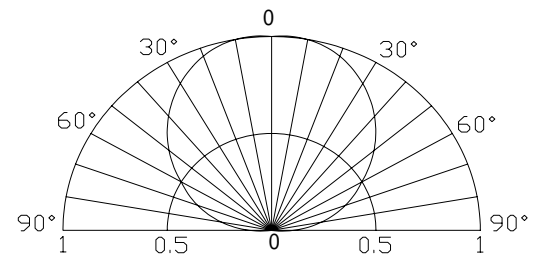

*Pulse width Max.10ms Duty ratio max 1/10

■Electrical -Optical Characteristics

(Ta=25 °C)

Item	Symbol	Condition	Min.	Typ.	Max.	Unit
DC Forward Voltage	V _F	I _F =70mA	2.0	2.3	2.6	V
DC Reverse Current	I _R	V _R =5V	-	-	10	μA
Domi. Wavelength*	λ _D	I _F =70mA	619	624	629	nm
Luminous Intensity*	I _v	I _F =70mA	2180	2800	-	mcd
50% Power Angle	2θ _{1/2}	I _F =70mA	-	120	-	deg

*1 Tolerance of dominant wavelength is ±1nm

*2 Tolerance of luminous intensity is ±15%

■Outline Dimension

■Directivity

Maximum Forward DC Current

X-ON Electronics

Largest Supplier of Electrical and Electronic Components