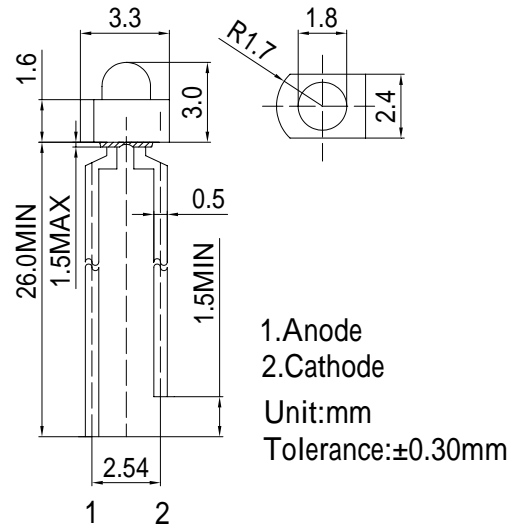

■Features

- High Luminous LEDs
- 1.8mm Tower Standard Directivity
- Superior Weather-resistance
- UV Resistant Epoxy
- Water Clear Type

■Applications

- Traffic signal, Portable light source
- Signage and channel letter
- Decorating and entertainment lighting
- Architectural lighting
- Outdoor/Indoor applications/Other Lighting

■Outline Dimension

■Absolute Maximum Rating

(Ta=25 °C)

Item	Symbol	Value	Unit
DC Forward Current	I_F	50	mA
Pulse Forward Current*	I_{FP}	120	mA
Reverse Voltage	V_R	5	V
Power Dissipation	P_D	130	mW
Operating Temperature	T_{opr}	-40~ +85	
Storage Temperature	T_{stg}	-40 ~ +100	
Lead Soldering Temperature	T_{sol}	260 /5sec	-

*Pulse width Max.10ms , Duty ratio max 1/10

■Directivity

■Electrical -Optical Characteristics

(Ta=25 °C)

Item	Symbol	Condition	Min.	Typ.	Max.	Unit
DC Forward Voltage	V_F	$I_F=20mA$	1.8	2.1	2.6	V
DC Reverse Current	I_R	$V_R=5V$	-	-	10	μA
Domi. Wavelength*	λ_D	$I_F=20mA$	620	625	630	nm
Luminous Intensity*	I_v	$I_F=20mA$	2180	2800	-	mcd
50% Power Angle	$2\theta_{1/2}$	$I_F=20mA$	-	30	-	deg