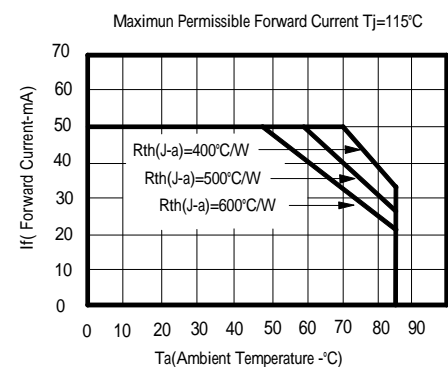

Maximum Forward Current