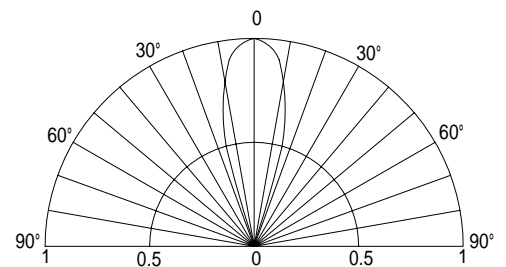

■Features

- High Luminous LEDs
- 1.8mm Tower Standard Directivity
- Superior Weather-resistance
- UV Resistant Epoxy
- Water Clear Type

■Applications

- Traffic signal, Portable light source
- Signage and channel letter
- Decorating and entertainment lighting
- Architectural lighting
- Outdoor/Indoor applications/Other Lighting

■Outline Dimension

■Absolute Maximum Rating

(Ta=25 °C)

Item	Symbol	Value	Unit
DC Forward Current	I_F	50	mA
Pulse Forward Current*	I_{FP}	120	mA
Reverse Voltage	V_R	5	V
Power Dissipation	P_D	130	mW
Operating Temperature	T_{opr}	-40~ +85	
Storage Temperature	T_{stg}	-40 ~ +100	
Lead Soldering Temperature	T_{sol}	260 /5sec	-

*Pulse width Max.10ms , Duty ratio max 1/10

■Directivity

■Electrical -Optical Characteristics

(Ta=25 °C)

Item	Symbol	Condition	Min.	Typ.	Max.	Unit
DC Forward Voltage	V_F	$I_F=20mA$	1.8	2.1	2.6	V
DC Reverse Current	I_R	$V_R=5V$	-	-	10	μA
Domi. Wavelength*	λ_D	$I_F=20mA$	620	625	630	nm
Luminous Intensity*	I_v	$I_F=20mA$	2180	2800	-	mcd
50% Power Angle	$2\theta_{1/2}$	$I_F=20mA$	-	30	-	deg