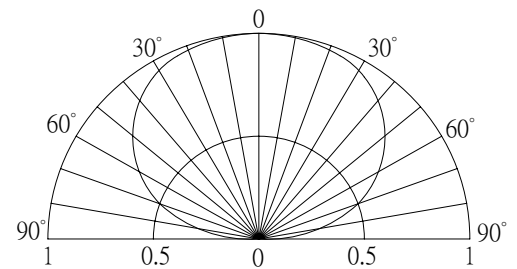

■Outline Dimension

■Absolute Maximum Rating

(Ta=25°C)

Item	Symbol	Value	Unit
DC Forward Current	I _F	50	mA
Pulse Forward Current*	I _{FP}	120	mA
Reverse Voltage	V _R	5	V
Power Dissipation	P _D	130	mW
Operating Temperature	Topr	-40~ +85	°C
Storage Temperature	Tstg	-40 ~ +100	°C
Lead Soldering Temperature	Tsol	260 °C/5sec	-

■Directivity

*Pulse width Max.10ms , Duty ratio max 1/10

■Electrical -Optical Characteristics

(Ta=25°C)

Item	Symbol	Condition	Min.	Typ.	Max.	Unit
DC Forward Voltage	V _F	I _F =20mA	1.8	2.1	2.6	V
DC Reverse Current	I _R	V _R =5V	-	-	10	μA
Domi. Wavelength*	λ _D	I _F =20mA	620	625	630	nm
Luminous Intensity*	I _v	I _F =20mA	1120	1500	-	mcd
50% Power Angle	2θ _{1/2}	I _F =20mA	-	140	-	deg