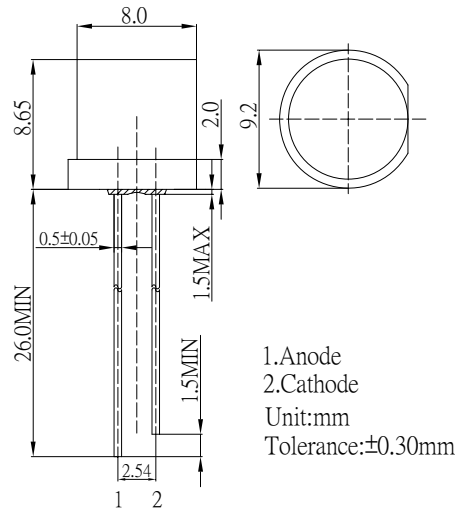

■Outline Dimension

■Absolute Maximum Rating

(Ta=25°C)

Item	Symbol	Value	Unit
DC Forward Current	I _F	50	mA
Pulse Forward Current*	I _{FP}	120	mA
Reverse Voltage	V _R	5	V
Power Dissipation	P _D	130	mW
Operating Temperature	Topr	-40~ +85	°C
Storage Temperature	Tstg	-40 ~ +100	°C
Lead Soldering Temperature	Tsol	260 °C/5sec	-

■Directivity

*Pulse width Max.10ms , Duty ratio max 1/10

■Electrical -Optical Characteristics

(Ta=25°C)

Item	Symbol	Condition	Min.	Typ.	Max.	Unit
DC Forward Voltage	V _F	I _F =20mA	1.8	2.1	2.6	V
DC Reverse Current	I _R	V _R =5V	-	-	10	μA
Domi. Wavelength*	λ _D	I _F =20mA	620	625	630	nm
Luminous Intensity*	I _v	I _F =20mA	1120	1500	-	mcd
50% Power Angle	2θ _{1/2}	I _F =20mA	-	140	-	deg