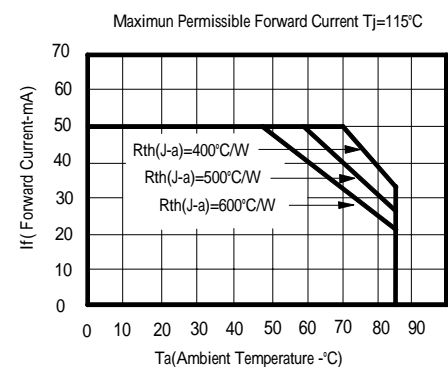

Maximum Forward Current