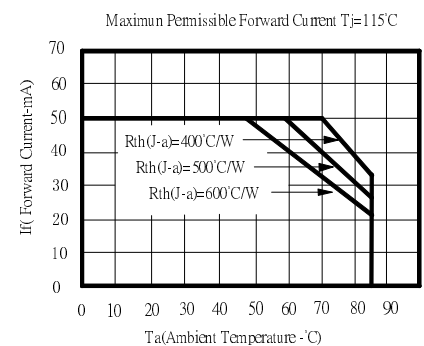

■Maximum Forward Current