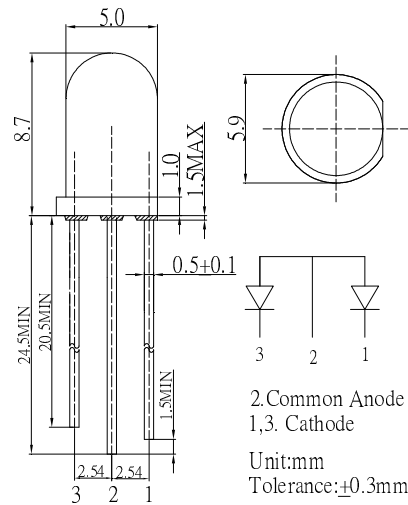

■Features

- High Luminous LEDs
- 5mm Round Standard Directivity
- Superior Weather-resistance
- UV Resistant Epoxy
- Water Clear Type

■Applications

- Toys
- Games
- Audio
- Other Lighting

■Outline Dimension

■Absolute Maximum Rating

(Ta=25°C)

Item	Symbol	Value		Unit
		Red	Blue	
DC Forward Current	I _F	30	30	mA
Pulse Forward Current*	I _{FP}	100	100	mA
Reverse Voltage	V _R	5	5	V
Power Dissipation	P _D	78	108	mW
Operating Temperature	T _{opr}	-30~ +85		°C
Storage Temperature	T _{stg}	-40 ~ +100		°C
Lead Soldering Temperature	T _{sol}	260°C/5sec		-

■Directivity

*Pulse width Max.10ms Duty ratio max 1/10

■Electrical -Optical Characteristics

(Ta=25°C)

Item	Symbol	Condition	Min.	Typ.	Max.	Unit
DC Forward Voltage	V _F (Red)	I _F =20mA	1.8	2.1	2.6	V
DC Forward Voltage	V _F (Blue)	I _F =20mA	2.9	3.1	3.6	V
DC Reverse Current	I _R	V _R =5V	-	-	10	μA
Domi. Wavelength*	λ _D (Red)	I _F =20mA	620	625	630	nm
	λ _D (Blue)	I _F =20mA	465	470	475	nm
Luminous Intensity*	I _v (Red)	I _F =20mA	3000	4200	-	mcd
	I _v (Blue)	I _F =20mA	3000	4200	-	mcd
50% Power Angle	2θ _{1/2}	I _F =20mA	-	30	-	deg