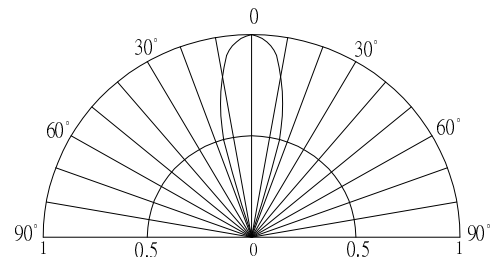

■Features

- High Luminous LEDs
- 5mm Round Standard Directivity
- Superior Weather-resistance
- UV Resistant Epoxy
- Water Clear Type

■Applications

- Toys
- Games
- Audio
- Other Lighting

■Outline Dimension

■Directivity

*Pulse width Max.10ms Duty ratio max 1/10

■Electrical -Optical Characteristics

(Ta=25°C)

Item	Symbol	Condition	Min.	Typ.	Max.	Unit
DC Forward Voltage	V _F (Red)	I _F =20mA	1.8	2.1	2.6	V
DC Forward Voltage	V _F (Blue)	I _F =20mA	2.9	3.1	3.6	V
DC Reverse Current	I _R	V _R =5V	-	-	10	μA
Domi. Wavelength*	λ _D (Red)	I _F =20mA	620	625	630	nm
	λ _D (Blue)	I _F =20mA	465	470	475	nm
Luminous Intensity*	I _v (Red)	I _F =20mA	3000	4200	-	mcd
	I _v (Blue)	I _F =20mA	3000	4200	-	mcd
50% Power Angle	2θ _{1/2}	I _F =20mA	-	30	-	deg