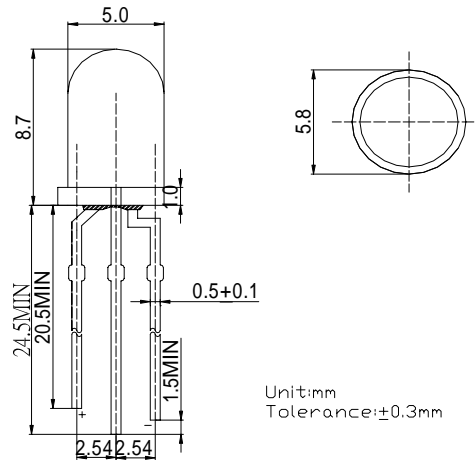

### ■Features

- 5mm Standard Directivity
- Superior Weather-resistance
- Water Clear Type
- Common Cathode
- RoHS Compliant

### ■Outline Dimension

\*Pulse width Max.10ms Duty ratio max 1/10