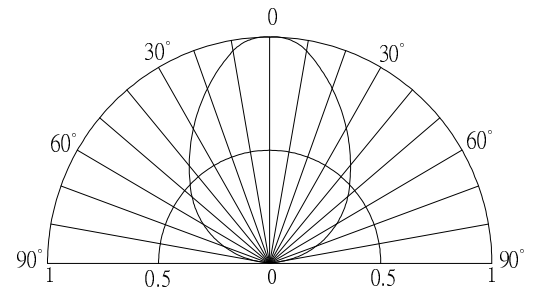

■Features

- High Luminous LEDs
- 2.0mm Tower Standard Directivity
- Superior Weather-resistance
- UV Resistant Epoxy
- White Diffused Type

■Applications

- Toys
- Games
- Audio
- Other Lighting

■Outline Dimension

■Directivity

*Pulse width Max.10ms Duty ratio max 1/10

■Electrical -Optical Characteristics

(Ta=25°C)

Item	Symbol	Condition	Min.	Typ.	Max.	Unit
DC Forward Voltage	V _F (Red)	I _F =20mA	1.8	2.1	2.6	V
DC Forward Voltage	V _F (W)	I _F =20mA	2.9	3.1	3.6	V
DC Reverse Current	I _R	V _R =5V	-	-	10	μA
Domi. Wavelength*	λ _D (Red)	I _F =20mA	620	625	630	nm
	CCT (W)	I _F =20mA	3000K		-	-
Luminous Intensity*	I _v (Red)	I _F =20mA	330	500	-	mcd
	I _v (W)	I _F =20mA	330	500	-	mcd
50% Power Angle	2θ _{1/2}	I _F =20mA	-	90	-	deg