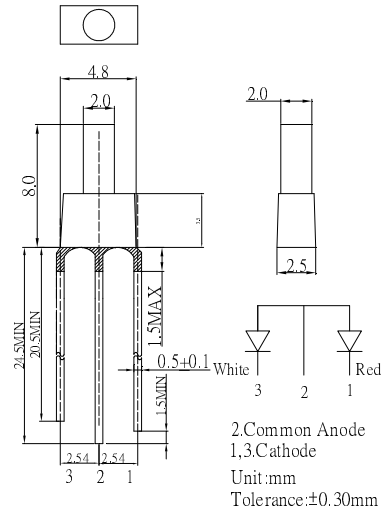

■Features

- High Luminous LEDs
- 2.0mm Tower Standard Directivity
- Superior Weather-resistance
- UV Resistant Epoxy
- White Diffused Type

■Applications

- Toys
- Games
- Audio
- Other Lighting

■Outline Dimension

■Absolute Maximum Rating

(Ta=25°C)

Item	Symbol	Value		Unit
		Red	White	
DC Forward Current	I _F	30	30	mA
Pulse Forward Current*	I _{FP}	100	100	mA
Reverse Voltage	V _R	5	5	V
Power Dissipation	P _D	78	108	mW
Operating Temperature	Topr	-30~ +85		°C
Storage Temperature	Tstg	-40 ~ +100		°C
Lead Soldering Temperature	Tsol	260°C/5sec		-

■Directivity

*Pulse width Max.10ms Duty ratio max 1/10

■Electrical -Optical Characteristics

(Ta=25°C)

Item	Symbol	Condition	Min.	Typ.	Max.	Unit
DC Forward Voltage	V _F (Red)	I _F =20mA	1.8	2.1	2.6	V
DC Forward Voltage	V _F (W)	I _F =20mA	2.9	3.1	3.6	V
DC Reverse Current	I _R	V _R =5V	-	-	10	μA
Domi. Wavelength*	λ _D (Red)	I _F =20mA	620	625	630	nm
	CCT (W)	I _F =20mA	3000K		-	-
Luminous Intensity*	I _v (Red)	I _F =20mA	330	500	-	mcd
	I _v (W)	I _F =20mA	330	500	-	mcd
50% Power Angle	2θ _{1/2}	I _F =20mA	-	90	-	deg