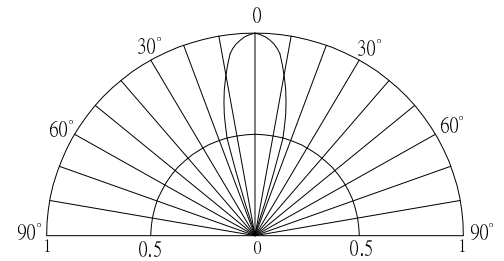

■ Features

- High Luminous LEDs
- 5mm Round Standard Directivity
- Superior Weather-resistance
- Flashing Type
- White Diffused Type

■ Applications

- Toys
- Games
- Audio
- Other Lighting

■ Outline Dimension

■ Directivity

■ Electrical -Optical Characteristics

(Ta=25°C)

Item	Symbol	Condition	Min.	Typ.	Max	Unit
DC Forward Voltage	V _{dd}	I _F =20mA	3.0	3.3	5.0	V
Oscillator Frequency*	F _{led}	I _F =20mA	-	1.8	-	Hz
Duty Cycle	Duty	I _F =20mA	-	1/2	-	-
Domi. Wavelength*	λ _D (Red)	I _F =20mA	620	625	630	nm
	λ _D (Green)	I _F =20mA	520	525	530	nm
Luminous Intensity*	I _v (Red)	I _F =20mA	2500	3500	-	mcd
	I _v (Green)	I _F =20mA	5800	7000	-	mcd
50% Power Angle	2θ _{1/2}	I _F =20mA	-	30	-	deg