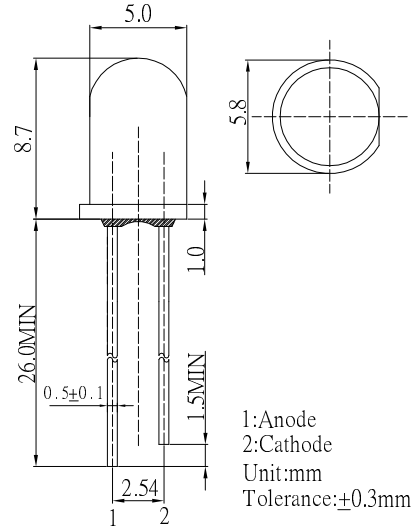

■ Features

- High Luminous LEDs
- 5mm Round Standard Directivity
- Superior Weather-resistance
- Flashing Type
- White Diffused Type

■ Applications

- Toys
- Games
- Audio
- Other Lighting

■ Outline Dimension

■ Absolute Maximum Rating

(Ta=25°C)

Item	Symbol	Value	Unit
Power Supply	Voltage	5	V
Operating Temperature	T _{opr}	-30 ~ +85	°C
Storage Temperature	T _{stg}	-40 ~ +100	°C
Lead Soldering Temperature	T _{sol}	260°C/5sec	-

■ Directivity

■ Electrical -Optical Characteristics

(Ta=25°C)

Item	Symbol	Condition	Min.	Typ.	Max	Unit
DC Forward Voltage	V _{dd}	I _F =20mA	3.0	3.3	5.0	V
Oscillator Frequency*	F _{led}	I _F =20mA	-	1.8	-	Hz
Duty Cycle	Duty	I _F =20mA	-	1/2	-	-
Domi. Wavelength*	λ _D (Red)	I _F =20mA	620	625	630	nm
	λ _D (Green)	I _F =20mA	520	525	530	nm
Luminous Intensity*	I _v (Red)	I _F =20mA	2500	3500	-	mcd
	I _v (Green)	I _F =20mA	5800	7000	-	mcd
50% Power Angle	2θ _{1/2}	I _F =20mA	-	30	-	deg