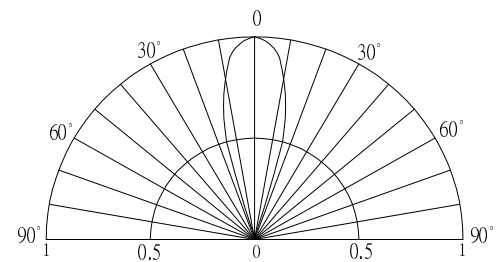

■Features

- High Luminous LEDs
- 5mm Round Standard Directivity
- Superior Weather-resistance
- UV Resistant Epoxy
- Water Clear Type

■Applications

- Toys
- Games
- Audio
- Other Lighting

■Outline Dimension

■Directivity

*Pulse width Max.10ms Duty ratio max 1/10

■Electrical -Optical Characteristics

(Ta=25°C)

Item	Symbol	Condition	Min.	Typ.	Max.	Unit
DC Forward Voltage	V _F (Red)	I _F =20mA	1.8	2.1	2.6	V
DC Forward Voltage	V _F (Green)	I _F =20mA	2.9	3.1	3.6	V
DC Reverse Current	I _R	V _R =5V	-	-	10	μA
Domi. Wavelength*	λ _D (Red)	I _F =20mA	619	624	629	nm
	λ _D (Green)	I _F =20mA	520	525	530	nm
Luminous Intensity*	I _v (Red)	I _F =20mA	3000	4200	-	mcd
	I _v (Green)	I _F =20mA	4200	5800	-	mcd
50% Power Angle	2θ _{1/2}	I _F =20mA	-	30	-	deg