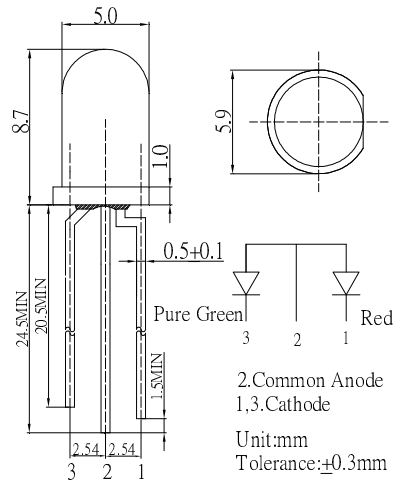

■Features

- High Luminous LEDs
- 5mm Round Standard Directivity
- Superior Weather-resistance
- UV Resistant Epoxy
- Water Clear Type

■Applications

- Toys
- Games
- Audio
- Other Lighting

■Outline Dimension

■Absolute Maximum Rating

(Ta=25°C)

Item	Symbol	Value		Unit
		Red	Green	
DC Forward Current	I _F	50	30	mA
Pulse Forward Current*	I _{FP}	120	100	mA
Reverse Voltage	V _R	5	5	V
Power Dissipation	P _D	130	108	mW
Operating Temperature	T _{opr}	-30~ +85		°C
Storage Temperature	T _{stg}	-40 ~ +100		°C
Lead Soldering Temperature	T _{sol}	260°C/5sec		-

■Directivity

*Pulse width Max.10ms Duty ratio max 1/10

■Electrical -Optical Characteristics

(Ta=25°C)

Item	Symbol	Condition	Min.	Typ.	Max.	Unit
DC Forward Voltage	V _F (Red)	I _F =20mA	1.8	2.1	2.6	V
DC Forward Voltage	V _F (Green)	I _F =20mA	2.9	3.1	3.6	V
DC Reverse Current	I _R	V _R =5V	-	-	10	μA
Domi. Wavelength*	λ _D (Red)	I _F =20mA	619	624	629	nm
	λ _D (Green)	I _F =20mA	520	525	530	nm
Luminous Intensity*	I _v (Red)	I _F =20mA	3000	4200	-	mcd
	I _v (Green)	I _F =20mA	4200	5800	-	mcd
50% Power Angle	2θ _{1/2}	I _F =20mA	-	30	-	deg