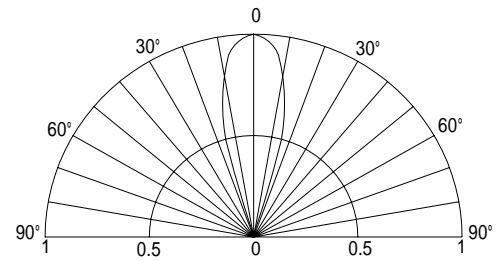

■Outline Dimension

■Absolute Maximum Rating

(Ta=25)

Item	Symbol	Value		Unit
		LED1	LED2	
DC Forward Current	I _F	30	30	mA
Pulse Forward Current*	I _{FP}	100	100	mA
Reverse Voltage	V _R	5	5	V
Power Dissipation	P _D	78	78	mW
Operating Temperature	Topr	-30 ~ +85		
Storage Temperature	Tstg	-40 ~ +100		
Lead Soldering Temperature	Tsol	260 /5sec		-

*Pulse width Max.10ms Duty ratio max 1/10

■Directivity

■Electrical -Optical Characteristics

(Ta=25)

Item	NO.	Symbol	Condition	Min.	Typ.	Max.	Unit
DC Forward Voltage	LED1	V _{F1}	I _{F1} =20mA	1.8	2.1	2.6	V
	LED2	V _{F2}	I _{F2} =20mA	1.8	2.1	2.6	V
Domi. Wavelength*	LED1	λ _{D1}	I _{F1} =20mA	620	625	630	nm
	LED2	λ _{D2}	I _{F2} =20mA	620	625	630	nm
Luminous Intensity*	LED1	I _{v1}	I _{F1} =20mA	1120	1560	-	mcd
	LED2	I _{v2}	I _{F2} =20mA	1120	1560	-	mcd
50%Power Angle	LED1	2θ _{1/2}	I _{F1} =20mA	-	30	-	deg
	LED2	2θ _{1/2}	I _{F2} =20mA	-	30	-	deg