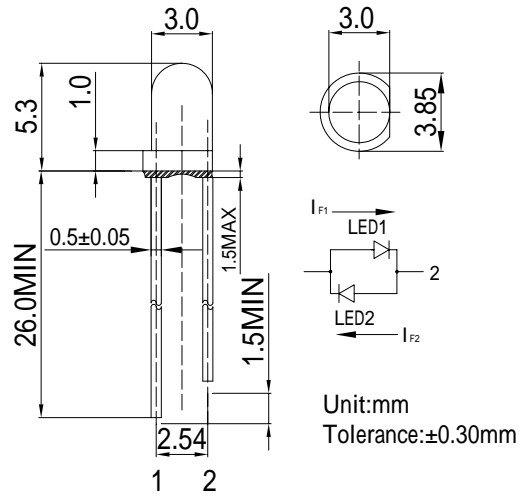

■Outline Dimension

■Absolute Maximum Rating

(Ta=25)

Item	Symbol	Value		Unit
		LED1	LED2	
DC Forward Current	I _F	30	30	mA
Pulse Forward Current*	I _{FP}	100	100	mA
Reverse Voltage	V _R	5	5	V
Power Dissipation	P _D	78	78	mW
Operating Temperature	Topr	-30 ~ +85		
Storage Temperature	Tstg	-40 ~ +100		
Lead Soldering Temperature	Tsol	260 /5sec		-

*Pulse width Max.10ms Duty ratio max 1/10

■Directivity

■Electrical -Optical Characteristics

(Ta=25)

Item	NO.	Symbol	Condition	Min.	Typ.	Max.	Unit
DC Forward Voltage	LED1	V _{F1}	I _{F1} =20mA	1.8	2.1	2.6	V
	LED2	V _{F2}	I _{F2} =20mA	1.8	2.1	2.6	V
Domi. Wavelength*	LED1	λ _{D1}	I _{F1} =20mA	620	625	630	nm
	LED2	λ _{D2}	I _{F2} =20mA	620	625	630	nm
Luminous Intensity*	LED1	I _{v1}	I _{F1} =20mA	1120	1560	-	mcd
	LED2	I _{v2}	I _{F2} =20mA	1120	1560	-	mcd
50%Power Angle	LED1	2θ _{1/2}	I _{F1} =20mA	-	30	-	deg
	LED2	2θ _{1/2}	I _{F2} =20mA	-	30	-	deg