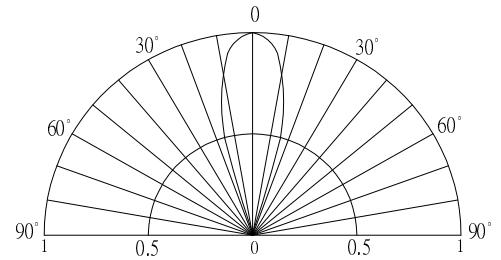

■Features

- High Luminous LEDs
- 3mm Round Standard Directivity
- Superior Weather-resistance
- UV Resistant Epoxy
- White diffused Type

■Applications

- Toys
- Games
- Audio
- Other Lighting

■Outline Dimension

■Directivity

*Pulse width Max.10ms Duty ratio max 1/10

■Electrical -Optical Characteristics

(Ta=25°C)

Item	Symbol	Condition	Min.	Typ.	Max.	Unit
DC Forward Voltage	V _F (Red)	I _F =20mA	1.8	2.1	2.6	V
DC Forward Voltage	V _F (W)	I _F =20mA	2.8	3.1	3.6	V
DC Reverse Current	I _R	V _R =5V	-	-	10	μA
Domi. Wavelength*	λ _D (Red)	I _F =20mA	619	624	629	nm
	CCT (W)	I _F =20mA	5500	6500	8500	K
Luminous Intensity*	I _v (Red)	I _F =20mA	1120	1560	-	mcd
	I _v (W)	I _F =20mA	1560	2180	-	mcd
50% Power Angle	2θ _{1/2}	I _F =20mA	-	30	-	deg