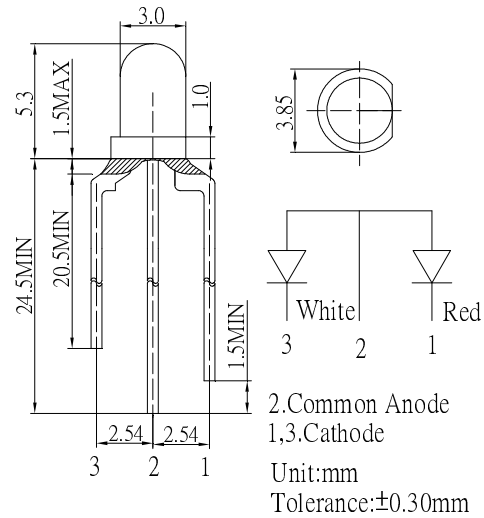

■Features

- High Luminous LEDs
- 3mm Round Standard Directivity
- Superior Weather-resistance
- UV Resistant Epoxy
- White diffused Type

■Applications

- Toys
- Games
- Audio
- Other Lighting

■Outline Dimension

■Absolute Maximum Rating

(Ta=25°C)

Item	Symbol	Value		Unit
		Red	White	
DC Forward Current	I _F	30	30	mA
Pulse Forward Current*	I _{FP}	100	100	mA
Reverse Voltage	V _R	5	5	V
Power Dissipation	P _D	78	108	mW
Operating Temperature	Topr	-30~ +85		°C
Storage Temperature	Tstg	-40 ~ +100		°C
Lead Soldering Temperature	Tsol	260°C /5sec		-

■Directivity

*Pulse width Max.10ms Duty ratio max 1/10

■Electrical -Optical Characteristics

(Ta=25°C)

Item	Symbol	Condition	Min.	Typ.	Max.	Unit
DC Forward Voltage	V _F (Red)	I _F =20mA	1.8	2.1	2.6	V
DC Forward Voltage	V _F (W)	I _F =20mA	2.8	3.1	3.6	V
DC Reverse Current	I _R	V _R =5V	-	-	10	μA
Domi. Wavelength*	λ _D (Red)	I _F =20mA	619	624	629	nm
	CCT (W)	I _F =20mA	5500	6500	8500	K
Luminous Intensity*	I _v (Red)	I _F =20mA	1120	1560	-	mcd
	I _v (W)	I _F =20mA	1560	2180	-	mcd
50% Power Angle	2θ _{1/2}	I _F =20mA	-	30	-	deg