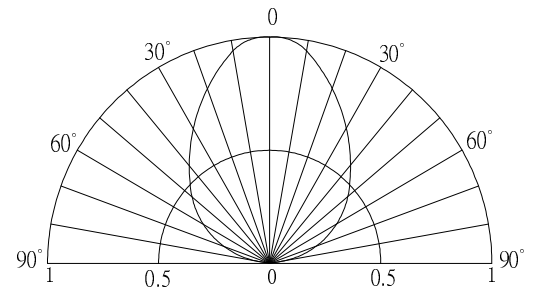

■Features

- High Luminous LEDs
- 2.0mm Tower Standard Directivity
- Superior Weather-resistance
- UV Resistant Epoxy
- White Diffused Type

■Applications

- Toys
- Games
- Audio
- Other Lighting

■Outline Dimension

■Directivity

*Pulse width Max.10ms Duty ratio max 1/10

■Electrical -Optical Characteristics

(Ta=25°C)

Item	Symbol	Condition	Min.	Typ.	Max.	Unit
DC Forward Voltage	V _F (Red)	I _F =20mA	1.8	2.1	2.6	V
DC Forward Voltage	V _F (W)	I _F =20mA	2.9	3.1	3.6	V
DC Reverse Current	I _R	V _R =5V	-	-	10	μA
Domi. Wavelength*	λ _D (Red)	I _F =20mA	620	625	630	nm
	CCT (W)	I _F =20mA	10000K		-	-
Luminous Intensity*	I _v (Red)	I _F =20mA	330	500	-	mcd
	I _v (W)	I _F =20mA	500	750	-	mcd
50% Power Angle	2θ _{1/2}	I _F =20mA	-	90	-	deg