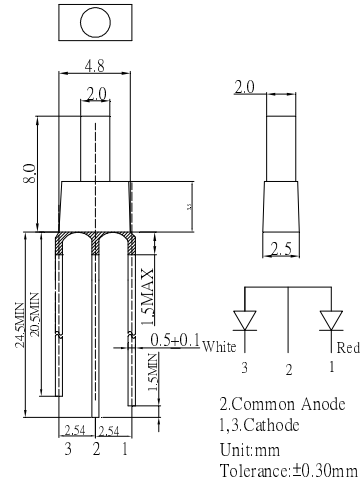

■Features

- High Luminous LEDs
- 2.0mm Tower Standard Directivity
- Superior Weather-resistance
- UV Resistant Epoxy
- White Diffused Type

■Applications

- Toys
- Games
- Audio
- Other Lighting

■Outline Dimension

■Absolute Maximum Rating

(Ta=25°C)

Item	Symbol	Value		Unit
		Red	White	
DC Forward Current	I _F	30	30	mA
Pulse Forward Current*	I _{FP}	100	100	mA
Reverse Voltage	V _R	5	5	V
Power Dissipation	P _D	78	108	mW
Operating Temperature	Topr	-30 ~ +85		°C
Storage Temperature	Tstg	-40 ~ +100		°C
Lead Soldering Temperature	Tsol	260°C/5sec		-

■Directivity

*Pulse width Max.10ms Duty ratio max 1/10

■Electrical -Optical Characteristics

(Ta=25°C)

Item	Symbol	Condition	Min.	Typ.	Max.	Unit
DC Forward Voltage	V _F (Red)	I _F =20mA	1.8	2.1	2.6	V
DC Forward Voltage	V _F (W)	I _F =20mA	2.9	3.1	3.6	V
DC Reverse Current	I _R	V _R =5V	-	-	10	μA
Domi. Wavelength*	λ _D (Red)	I _F =20mA	620	625	630	nm
	CCT (W)	I _F =20mA	10000K		-	-
Luminous Intensity*	I _v (Red)	I _F =20mA	330	500	-	mcd
	I _v (W)	I _F =20mA	500	750	-	mcd
50% Power Angle	2θ _{1/2}	I _F =20mA	-	90	-	deg