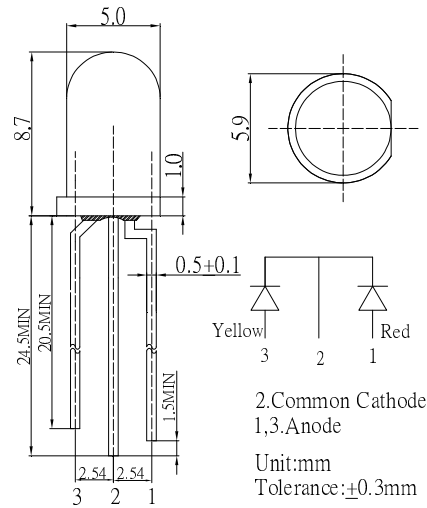

■Features

- High Luminous LEDs
- 8mm Round Standard Directivity
- Superior Weather-resistance
- UV Resistant Epoxy
- Water Clear Type

■Applications

- Toys
- Games
- Audio
- Other Lighting

■Outline Dimension

■Absolute Maximum Rating

(Ta=25°C)

Item	Symbol	Value		Unit
		Red	Yellow	
DC Forward Current	I _F	30	30	mA
Pulse Forward Current*	I _{FP}	100	100	mA
Reverse Voltage	V _R	5	5	V
Power Dissipation	P _D	78	78	mW
Operating Temperature	T _{opr}	-30~ +85		°C
Storage Temperature	T _{stg}	-40 ~ +100		°C
Lead Soldering Temperature	T _{sol}	260°C/5sec		-

*Pulse width Max.10ms Duty ratio max 1/10

■Directivity

■Electrical -Optical Characteristics

(Ta=25°C)

Item	Symbol	Condition	Min.	Typ.	Max.	Unit
DC Forward Voltage	V _F (Red)	I _F =20mA	1.8	2.1	2.6	V
DC Forward Voltage	V _F (YL)	I _F =20mA	1.8	2.1	2.6	V
DC Reverse Current	I _R	V _R =5V	-	-	10	μA
Domi. Wavelength*	λ _D (Red)	I _F =20mA	630	640	650	nm
	λ _D (YL)	I _F =20mA	585	590	595	nm
Luminous Intensity*	I _v (Red)	I _F =20mA	330	500	-	mcd
	I _v (YL)	I _F =20mA	330	500	-	mcd
50% Power Angle	2θ _{1/2}	I _F =20mA	-	30	-	deg