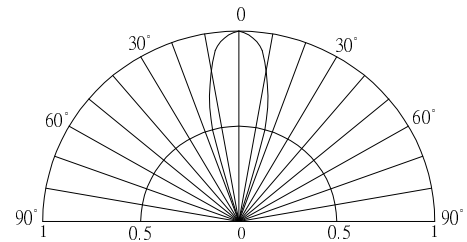

■Features

- High Luminous LEDs
- 8mm Round Standard Directivity
- Superior Weather-resistance
- UV Resistant Epoxy
- Water Clear Type

■Applications

- Toys
- Games
- Audio
- Other Lighting

■Outline Dimension

*Pulse width Max.10ms Duty ratio max 1/10

■Directivity

■Electrical -Optical Characteristics

(Ta=25°C)

Item	Symbol	Condition	Min.	Typ.	Max.	Unit
DC Forward Voltage	V _F (Red)	I _F =20mA	1.8	2.1	2.6	V
DC Forward Voltage	V _F (YL)	I _F =20mA	1.8	2.1	2.6	V
DC Reverse Current	I _R	V _R =5V	-	-	10	μA
Domi. Wavelength*	λ _D (Red)	I _F =20mA	630	640	650	nm
	λ _D (YL)	I _F =20mA	585	590	595	nm
Luminous Intensity*	I _v (Red)	I _F =20mA	330	500	-	mcd
	I _v (YL)	I _F =20mA	330	500	-	mcd
50% Power Angle	2θ _{1/2}	I _F =20mA	-	30	-	deg