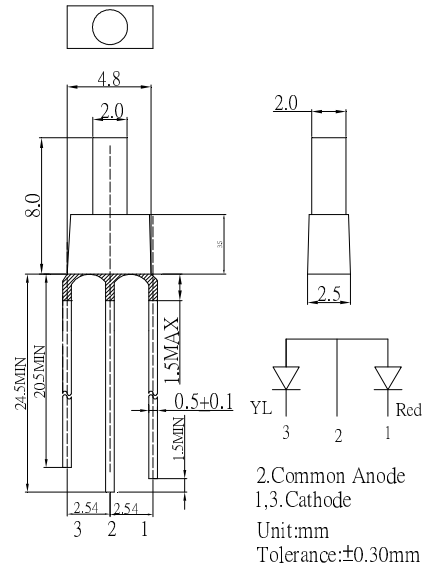

■Features

- High Luminous LEDs
- 2.0mm Tower Standard Directivity
- Superior Weather-resistance
- UV Resistant Epoxy
- White Diffused Type

■Applications

- Toys
- Games
- Audio
- Other Lighting

■Outline Dimension

■Absolute Maximum Rating

(Ta=25°C)

Item	Symbol	Value		Unit
		Red	Yellow	
DC Forward Current	I _F	50	50	mA
Pulse Forward Current*	I _{FP}	120	120	mA
Reverse Voltage	V _R	5	5	V
Power Dissipation	P _D	130	130	mW
Operating Temperature	T _{opr}	-30~ +85		°C
Storage Temperature	T _{stg}	-40 ~ +100		°C
Lead Soldering Temperature	T _{sol}	260°C/5sec		-

*Pulse width Max.10ms Duty ratio max 1/10

■Directivity

■Electrical -Optical Characteristics

(Ta=25°C)

Item	Symbol	Condition	Min.	Typ.	Max.	Unit
DC Forward Voltage	V _F (R/Y)	I _F =20mA	1.8	2.1	2.6	V
DC Reverse Current	I _R	V _R =5V	-	-	10	μA
Domi. Wavelength*	λ _D (Red)	I _F =20mA	620	625	630	nm
	λ _D (YL)	I _F =20mA	585	590	595	nm
Luminous Intensity*	I _v (Red)	I _F =20mA	330	500	-	mcd
	I _v (YL)	I _F =20mA	330	500	-	mcd
50% Power Angle	2θ _{1/2}	I _F =20mA	-	90	-	deg