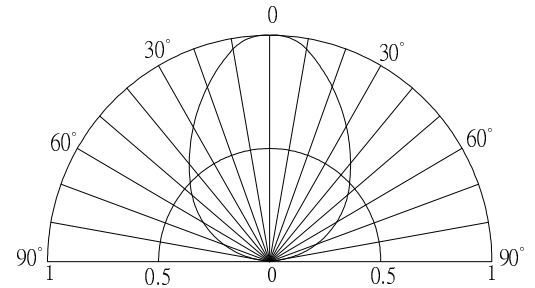

■Features

- High Luminous LEDs
- 2.0mm Tower Standard Directivity
- Superior Weather-resistance
- UV Resistant Epoxy
- White Diffused Type

■Applications

- Toys
- Games
- Audio
- Other Lighting

■Outline Dimension

*Pulse width Max.10ms Duty ratio max 1/10

■Directivity

■Electrical -Optical Characteristics

(Ta=25°C)

Item	Symbol	Condition	Min.	Typ.	Max.	Unit
DC Forward Voltage	V _F (R/Y)	I _F =20mA	1.8	2.1	2.6	V
DC Reverse Current	I _R	V _R =5V	-	-	10	μA
Domi. Wavelength*	λ _D (Red)	I _F =20mA	620	625	630	nm
	λ _D (YL)	I _F =20mA	585	590	595	nm
Luminous Intensity*	I _v (Red)	I _F =20mA	330	500	-	mcd
	I _v (YL)	I _F =20mA	330	500	-	mcd
50% Power Angle	2θ _{1/2}	I _F =20mA	-	90	-	deg