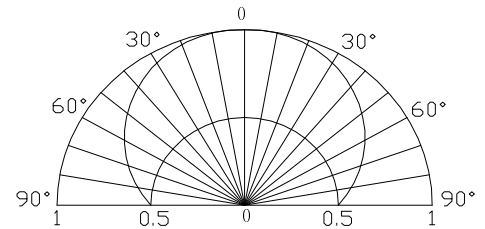

■ **Features**

- High Luminous LEDs
- 5mm rocket Standard Directivity
- Superior Weather-resistance
- Flashing Type
- White Diffused Type

■ **Applications**

- Toys
- Games
- Audio
- Other Lighting

■ **Outline Dimension**

■ **Directivity**

■ **Electrical -Optical Characteristics**

(Ta=25°C)

| Item | Symbol | Conditio | Min. | Typ. | Max. | Unit |
|-----------------------|------------------------|----------------------|------|------|------|------|
| DC Forward Voltage | V _{dd} | I _F =20mA | 3.8 | 4.5 | 5.0 | V |
| Oscillator Frequency* | F _{led} | I _F =20mA | - | 33 | - | S |
| Duty Cycle | Duty | I _F =20mA | - | - | - | - |
| Domi. Wavelength* | λ _D (Red) | I _F =20mA | 620 | 625 | 630 | nm |
| | λ _D (Blue) | I _F =20mA | 465 | 470 | 475 | nm |
| | λ _D (Green) | I _F =20mA | 520 | 525 | 530 | nm |
| Luminous Intensity* | I _v (Red) | I _F =20mA | 330 | 500 | - | mcd |
| | I _v (Blue) | I _F =20mA | 220 | 330 | - | mcd |
| | I _v (Green) | I _F =20mA | 500 | 750 | - | mcd |
| 50% Power Angle | 2θ _{1/2} | I _F =20mA | - | 180 | - | deg |