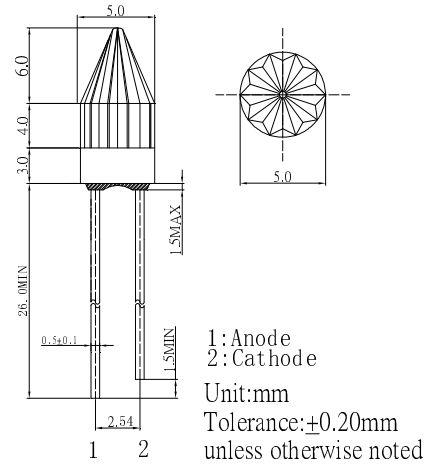

■ **Features**

- High Luminous LEDs
- 5mm rocket Standard Directivity
- Superior Weather-resistance
- Flashing Type
- White Diffused Type

■ **Applications**

- Toys
- Games
- Audio
- Other Lighting

■ **Outline Dimension**

■ **Absolute Maximum Rating**

(Ta=25°C)

| Item | Symbol | Value | Unit |
|----------------------------|---------|------------|------|
| Power Supply | Voltage | 5 | V |
| Operating Temperature | Topr | -30 ~ +85 | °C |
| Storage Temperature | Tstg | -40~ +100 | °C |
| Lead Soldering Temperature | Tsol | 260°C/5sec | - |

■ **Directivity**

■ **Electrical -Optical Characteristics**

(Ta=25°C)

| Item | Symbol | Conditio | Min. | Typ. | Max. | Unit |
|-----------------------|------------------------|----------------------|------|------|------|------|
| DC Forward Voltage | V _{dd} | I _F =20mA | 3.8 | 4.5 | 5.0 | V |
| Oscillator Frequency* | F _{led} | I _F =20mA | - | 33 | - | S |
| Duty Cycle | Duty | I _F =20mA | - | - | - | - |
| Domi. Wavelength* | λ _D (Red) | I _F =20mA | 620 | 625 | 630 | nm |
| | λ _D (Blue) | I _F =20mA | 465 | 470 | 475 | nm |
| | λ _D (Green) | I _F =20mA | 520 | 525 | 530 | nm |
| Luminous Intensity* | I _v (Red) | I _F =20mA | 330 | 500 | - | mcd |
| | I _v (Blue) | I _F =20mA | 220 | 330 | - | mcd |
| | I _v (Green) | I _F =20mA | 500 | 750 | - | mcd |
| 50% Power Angle | 2θ _{1/2} | I _F =20mA | - | 180 | - | deg |