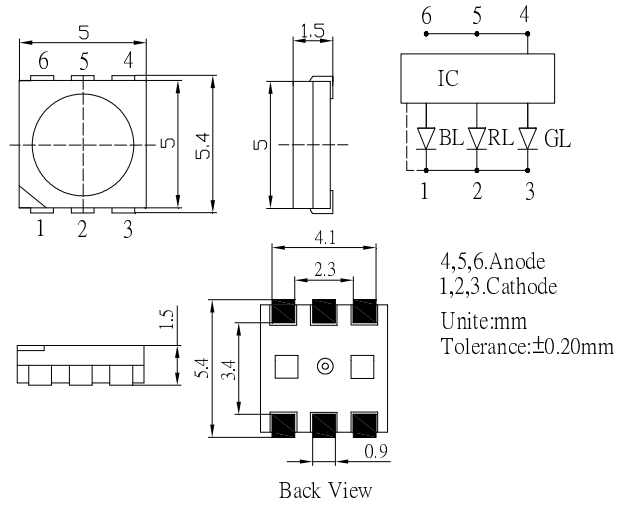

■ **Features**

- High Luminous PLCC6 Top SMD LEDs
- 5.0x5.0x1.5mm Standard Directivity
- Superior Weather-resistance
- Color Changing Type
- Water Clear Type

■ **Applications**

- Toys
- Games
- Audio
- Other Lighting

■ **Outline Dimension**

■ **Absolute Maximum Rating**

(Ta=25°C)

Item	Symbol	Value	Unit
Power Supply	Voltage	5	V
Operating Temperature	Topr	-30 ~ +85	°C
Storage Temperature	Tstg	-40~ +100	°C
Lead Soldering Temperature	Tsol	260°C/5sec	-