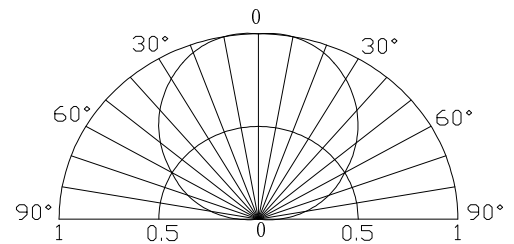

■ **Features**

- High Luminous PLCC6 Top SMD LEDs
- 5.0x5.0x1.5mm Standard Directivity
- Superior Weather-resistance
- Color Changing Type
- Water Clear Type

■ **Applications**

- Toys
- Games
- Audio
- Other Lighting

■ **Directivity**

■ **Electrical -Optical Characteristics**

(Ta=25°C)

Item	Symbol	Conditio	Min.	Typ.	Max.	Unit
DC Forward Voltage	V _{dd}	I _F =20mA	3.8	4.5	5.0	V
Oscillator Frequency*	F _{led}	I _F =20mA	-	33	-	S
Duty Cycle	Duty	I _F =20mA	-	-	-	-
Domi. Wavelength*	λ _D (Red)	I _F =20mA	620	625	630	nm
	λ _D (Blue)	I _F =20mA	465	470	475	nm
	λ _D (Green)	I _F =20mA	520	525	530	nm
Luminous Intensity*	I _v (Red)	I _F =20mA	750	1120	-	mcd
	I _v (Blue)	I _F =20mA	330	500	-	mcd
	I _v (Green)	I _F =20mA	1120	1560	-	mcd
50% Power Angle	2θ _{1/2}	I _F =20mA	-	120	-	deg