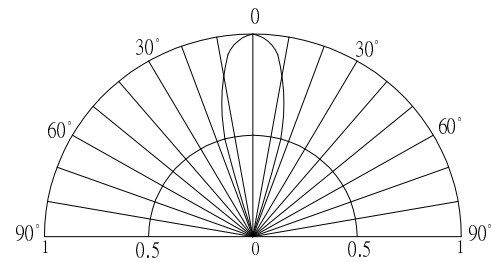

■ Features

- High Luminous LEDs
- 8mm Round Standard Directivity
- Superior Weather-resistance
- Flashing Type
- Water Clear Type

■ Applications

- Toys
- Games
- Audio
- Other Lighting

■ Outline Dimension

■ Directivity

■ Electrical -Optical Characteristics

(Ta=25°C)

Item	Symbol	Conditio	Min.	Typ.	Max.	Unit
DC Forward Voltage	V _{dd}	I _F =20mA	3.8	4.5	5.0	V
Oscillator Frequency*	F _{led}	I _F =20mA	-	12	-	S
Duty Cycle	Duty	I _F =20mA	-	-	-	-
Domi. Wavelength*	λ _D (Red)	I _F =20mA	620	625	630	nm
	λ _D (Blue)	I _F =20mA	465	470	475	nm
	λ _D (Green)	I _F =20mA	520	525	530	nm
Luminous Intensity*	I _v (Red)	I _F =20mA	7000	8400	-	mcd
	I _v (Blue)	I _F =20mA	3000	4200	-	mcd
	I _v (Green)	I _F =20mA	12000	14400	-	mcd
50% Power Angle	2θ _{1/2}	I _F =20mA	-	30	-	deg