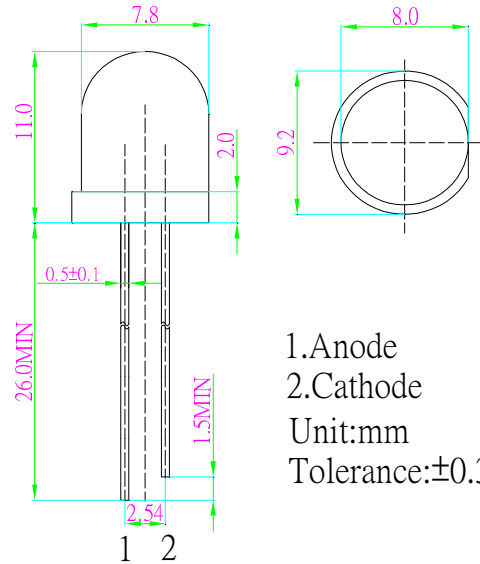

■ Features

- High Luminous LEDs
- 8mm Round Standard Directivity
- Superior Weather-resistance
- Flashing Type
- Water Clear Type

■ Applications

- Toys
- Games
- Audio
- Other Lighting

■ Outline Dimension

1. Anode
2. Cathode
Unit:mm
Tolerance:±0.30mm

■ Absolute Maximum Rating

(Ta=25°C)

Item	Symbol	Value	Unit
Power Supply	Voltage	5	V
Operating Temperature	Topr	-30 ~ +85	°C
Storage Temperature	Tstg	-40~ +100	°C
Lead Soldering Temperature	Tsol	260°C/5sec	-

■ Directivity

■ Electrical -Optical Characteristics

(Ta=25°C)

Item	Symbol	Conditio	Min.	Typ.	Max.	Unit
DC Forward Voltage	V _{dd}	I _F =20mA	3.8	4.5	5.0	V
Oscillator Frequency*	F _{led}	I _F =20mA	-	12	-	S
Duty Cycle	Duty	I _F =20mA	-	-	-	-
Domi. Wavelength*	λ _D (Red)	I _F =20mA	620	625	630	nm
	λ _D (Blue)	I _F =20mA	465	470	475	nm
	λ _D (Green)	I _F =20mA	520	525	530	nm
Luminous Intensity*	I _v (Red)	I _F =20mA	7000	8400	-	mcd
	I _v (Blue)	I _F =20mA	3000	4200	-	mcd
	I _v (Green)	I _F =20mA	12000	14400	-	mcd
50% Power Angle	2θ _{1/2}	I _F =20mA	-	30	-	deg