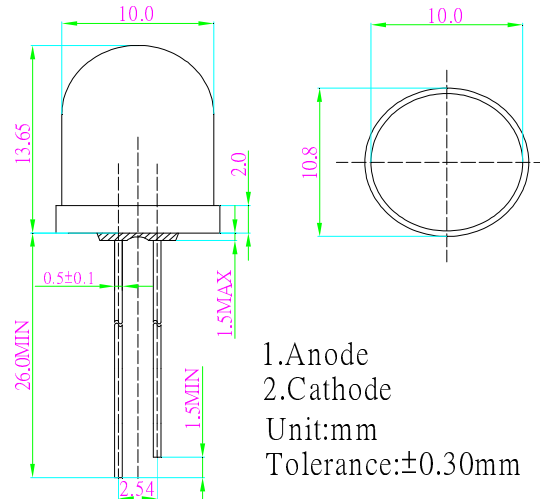

### ■ Features

- High Luminous LEDs
- 10mm Round Standard Directivity
- Superior Weather-resistance
- Flashing Type
- Water Clear Type

### ■ Outline Dimension