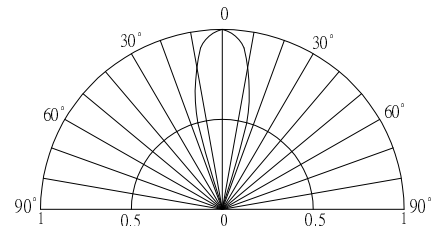

■ **Features**

- High Luminous Output
- 8mm Standard Directivity
- Superior Weather-resistance
- Water Clear Type
- Common Cathode Type

■ **Applications**

- Toys
- Games
- Audio
- Other Lighting

■ **Outline Dimension**

*Pulse width Max.10ms Duty ratio max 1/10

■ **Directivity**

■ **Electrical -Optical Characteristics** (Ta=25°C)

Item	Symbol	Condition	Min.	Typ.	Max.	Unit
DC Forward Voltage	V _F (R)	I _F =20mA	1.8	2.1	2.6	V
	V _F (B/G)	I _F =20mA	2.9	3.1	3.6	V
DC Reverse Current	I _R	V _R =5V	-	-	10	μA
Domi. Wavelength	λ _D (Red)	I _F =20mA	620	625	630	nm
	λ _D (Green)	I _F =20mA	520	525	530	nm
	λ _D (Blue)	I _F =20mA	465	470	475	nm
Luminous Intensity	I _v (Red)	I _F =20mA	7000	8500	-	mcd
	I _v (Green)	I _F =20mA	10000	12000	-	mcd
	I _v (Blue)	I _F =20mA	3000	4000	-	mcd
50% Power Angle	2θ _{1/2}	I _F =20mA	-	30	-	deg