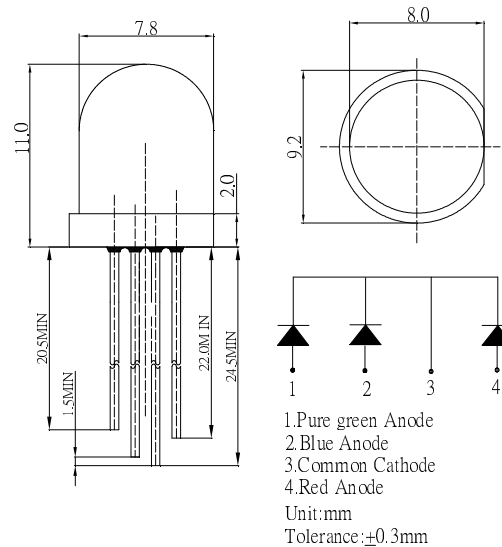

■ **Features**

- High Luminous Output
- 8mm Standard Directivity
- Superior Weather-resistance
- Water Clear Type
- Common Cathode Type

■ **Applications**

- Toys
- Games
- Audio
- Other Lighting

■ **Outline Dimension**

■ **Absolute Maximum Rating** (Ta=25°C)

Item	Symbol	Value		Unit
		Red	Green/Blue	
DC Forward Current	I _F	30	30	mA
Pulse Forward Current*	I _{FP}	100	100	mA
Reverse Voltage	V _R	5	5	V
Power Dissipation	P _D	78	108	mW
Operating Temperature	T _{opr}	-30 ~ +85		°C
Storage Temperature	T _{stg}	-40 ~ +100		°C
Lead Soldering Temperature	T _{sol}	260 °C/5sec		-

*Pulse width Max.10ms Duty ratio max 1/10

■ **Directivity**

■ **Electrical -Optical Characteristics** (Ta=25°C)

Item	Symbol	Condition	Min.	Typ.	Max.	Unit
DC Forward Voltage	V _F (R)	I _F =20mA	1.8	2.1	2.6	V
	V _F (B/G)	I _F =20mA	2.9	3.1	3.6	V
DC Reverse Current	I _R	V _R =5V	-	-	10	μA
Domi. Wavelength	λ _D (Red)	I _F =20mA	620	625	630	nm
	λ _D (Green)	I _F =20mA	520	525	530	nm
	λ _D (Blue)	I _F =20mA	465	470	475	nm
Luminous Intensity	I _v (Red)	I _F =20mA	7000	8500	-	mcd
	I _v (Green)	I _F =20mA	10000	12000	-	mcd
	I _v (Blue)	I _F =20mA	3000	4000	-	mcd
50% Power Angle	2θ _{1/2}	I _F =20mA	-	30	-	deg